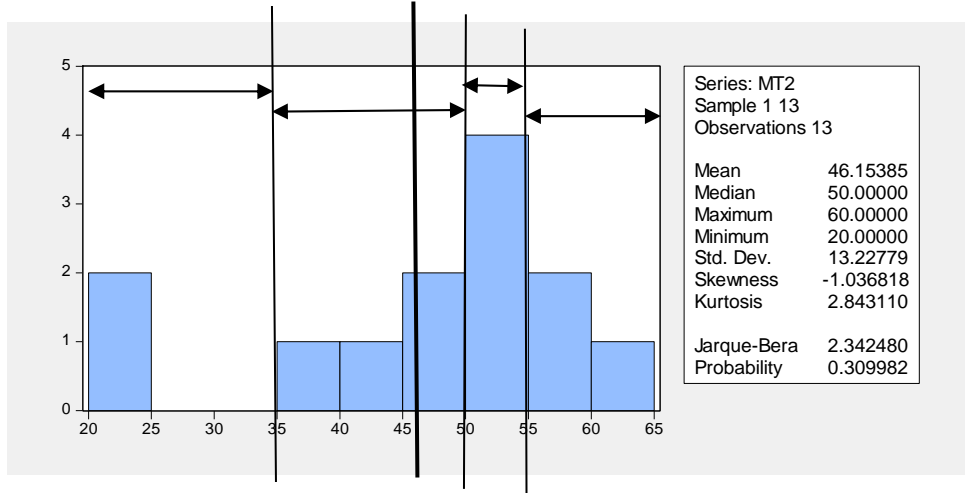

**Midterm Exam 2 Statistics (rev'd)**

Grade	Range	N	%
A	56-60	3	23.1
AB	54-50	4	30.8
B	36-49	4	30.8
BC	21-20	2	15.4

**Grade ranges below are for indicative purposes only.** Your overall course grade will be a weighted average of point scores.