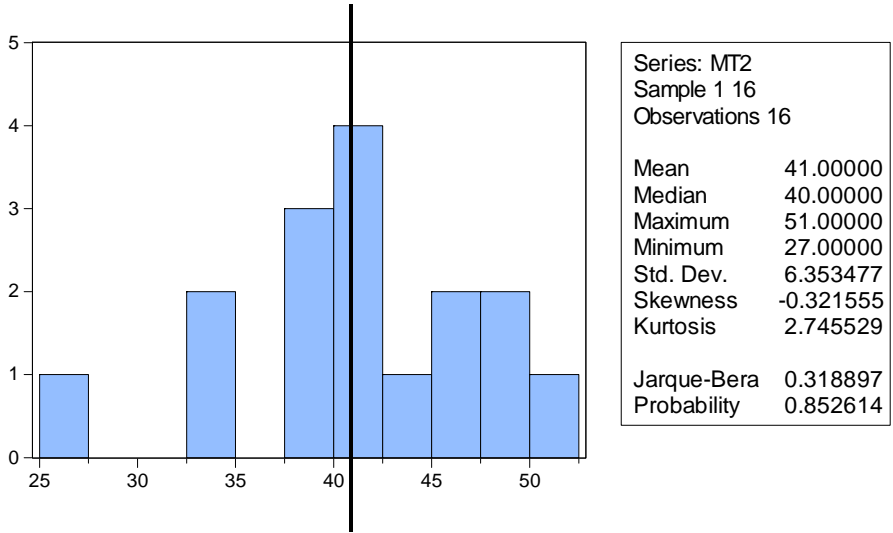

Midterm 2 Statistics (rev'd 11/14)

Grade	Range	N	%
A	51-49	3	20.0
AB	46.5-41	4	26.7
B	40-34	7	46.7
BC	27	1	7.7