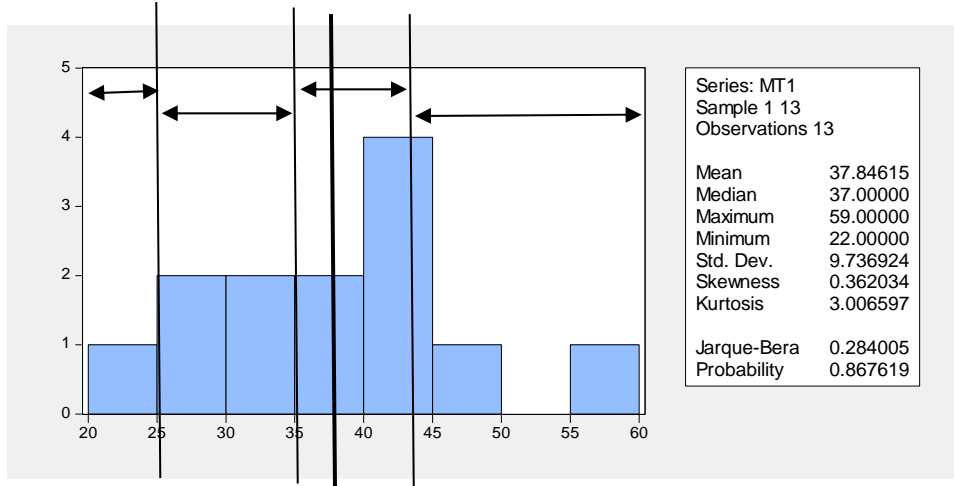

Midterm 1 Statistics

Grade	Range	N	%
A	59-44	4	30.8
AB	40-37	4	30.8
B	34-27	4	30.8
BC	22	1	7.7

Grade ranges below are for indicative purposes only. Your overall course grade will be a weighted average of point scores.