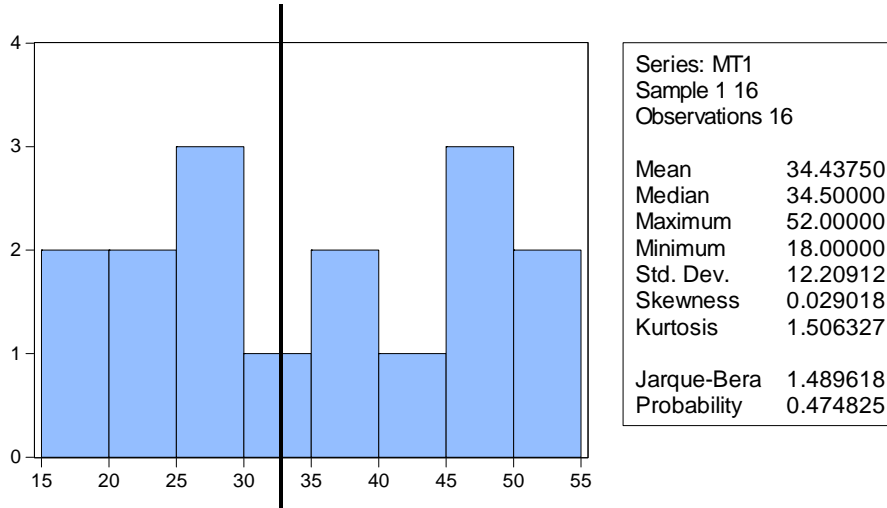

**Midterm 1 Statistics**

Grade	Range	N	%
A	52-49	3	20.0
AB	46-38	5	33.3
B	31-20	5	33.3
BC	19-18	2	13.3