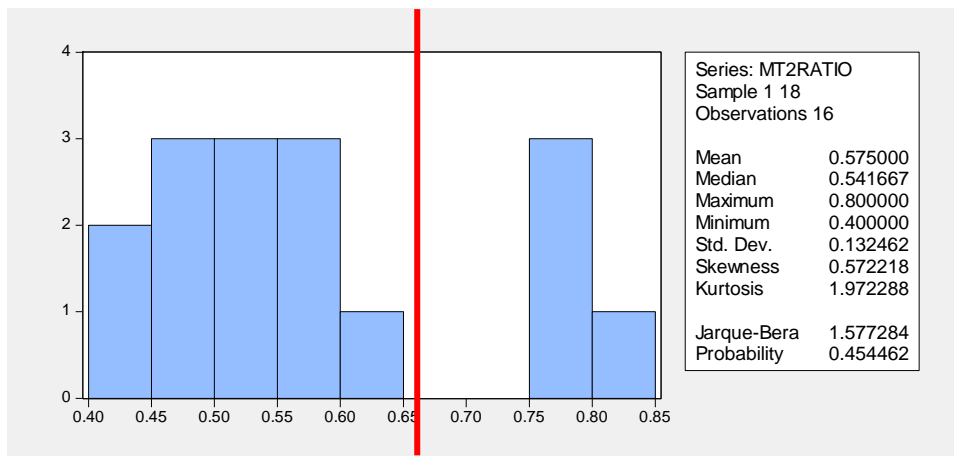

Midterm 1 Exam Statistics

Grade Range	N	%
A 48-45.5	4	25.0
AB 36.5-35	3	18.8
B 33-26	8	50.0
BC 24-24	1	6.3

Note: These grades are for *indicative purposes only*.

Scores normalized by 60.

Scatterplot Midterm 2 against Midterm 1