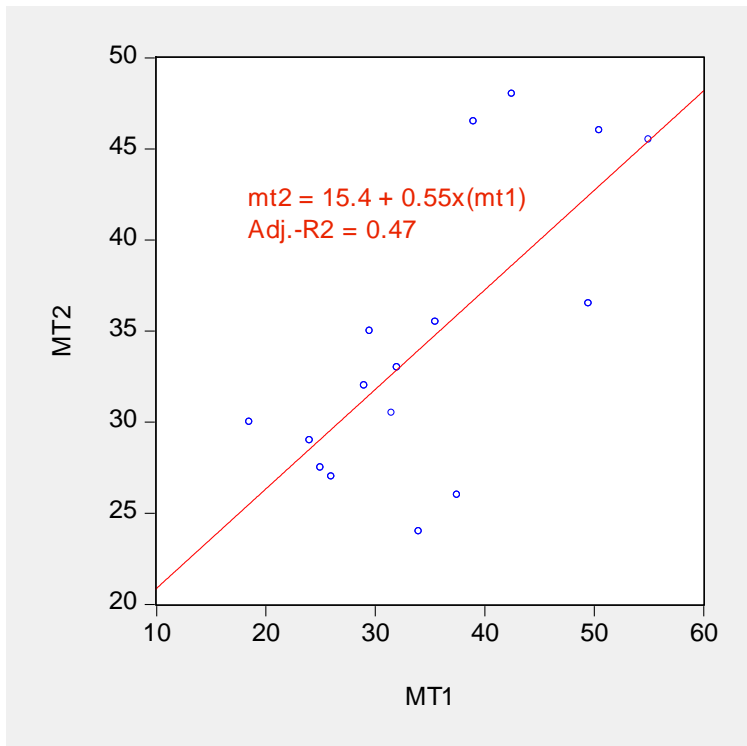

Midterm 1 Exam Statistics

Grade Range	N	%
A 48-45.5	4	25.0
AB 36.5-35	3	18.8
B 33-26	8	50.0
BC 24-24	1	6.3

Note: These grades are for *indicative purposes only*.

Scores normalized by 60.

Scatterplot Midterm 2 against Midterm 1