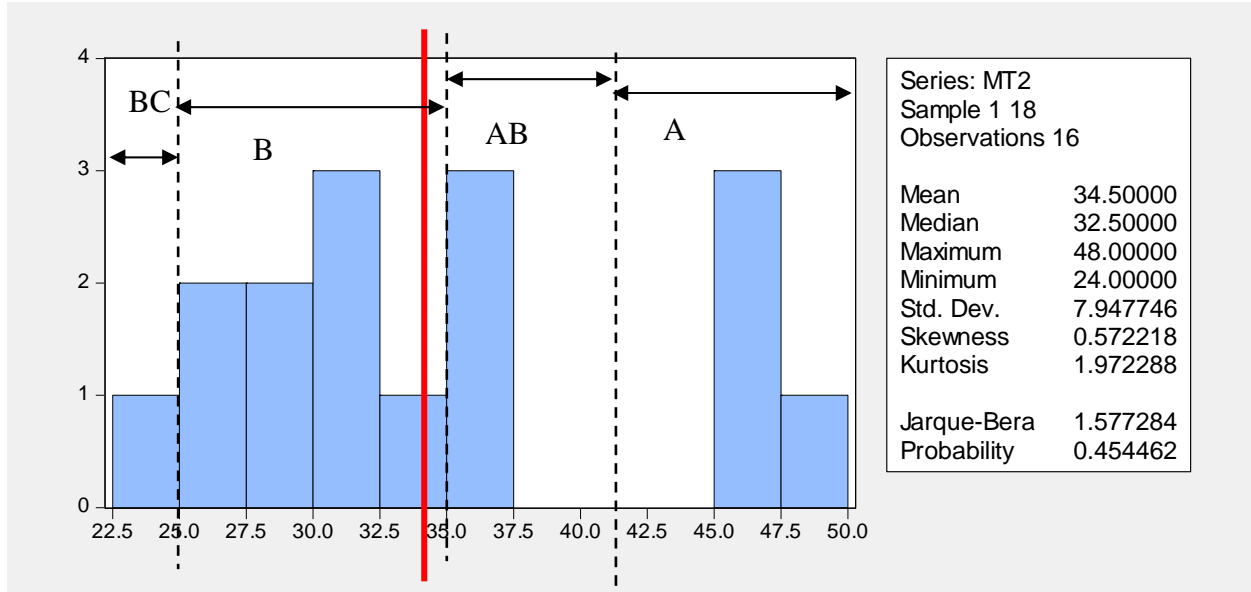

Midterm 1 Exam Statistics

Grade Range	N	%
A 48-45.5	4	25.0
AB 36.5-35	3	18.8
B 33-26	8	50.0
BC 24-24	1	6.3

Note: These grades are for *indicative purposes only*.

Scores normalized by 60.

Scatterplot Midterm 2 against Midterm 1