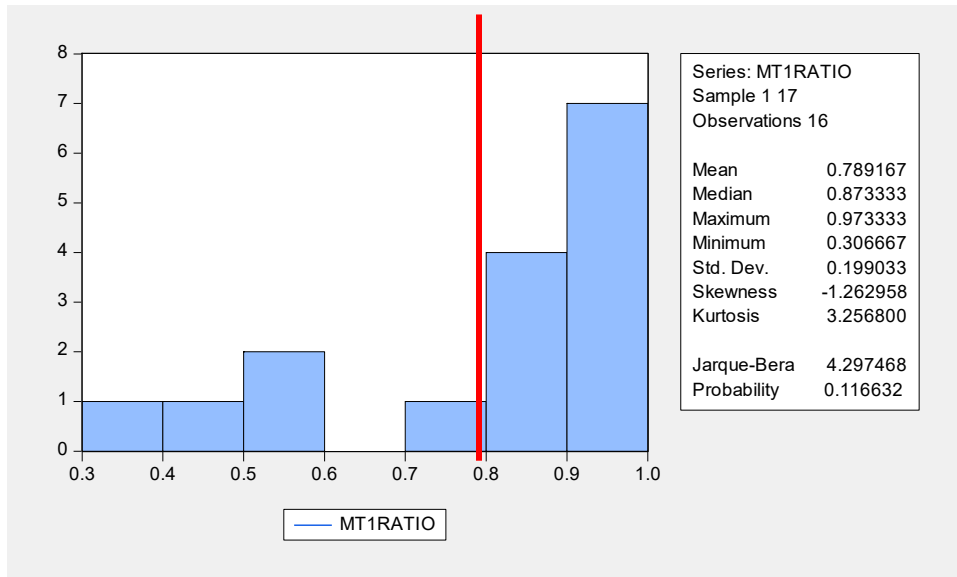

Midterm 1 Exam Statistics

Grade Range	N	%
A 73-68	7	43.8
AB 66-65	4	25.0
B 57-23	5	31.3
BC	0	0

Note: These grades are for *indicative purposes only*.

Scores normalized by 75.