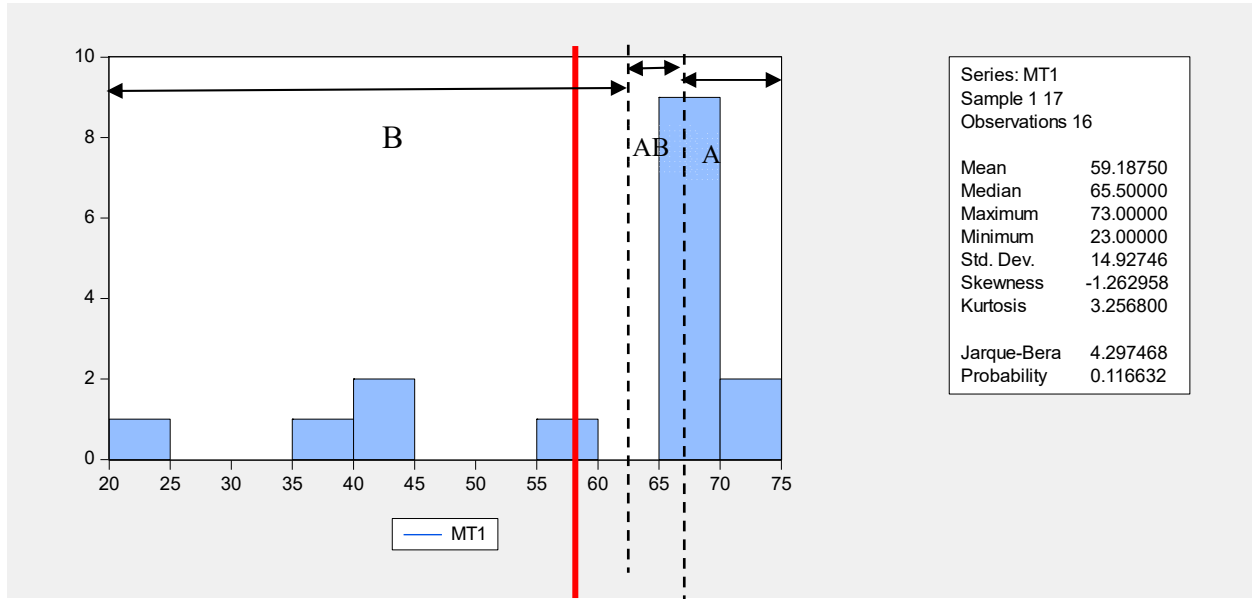

Midterm 1 Exam Statistics

Grade Range	N	%
A 73-68	7	43.8
AB 66-65	4	25.0
B 57-23	5	31.3
BC	0	0

Note: These grades are for *indicative purposes only*.

Scores normalized by 75.