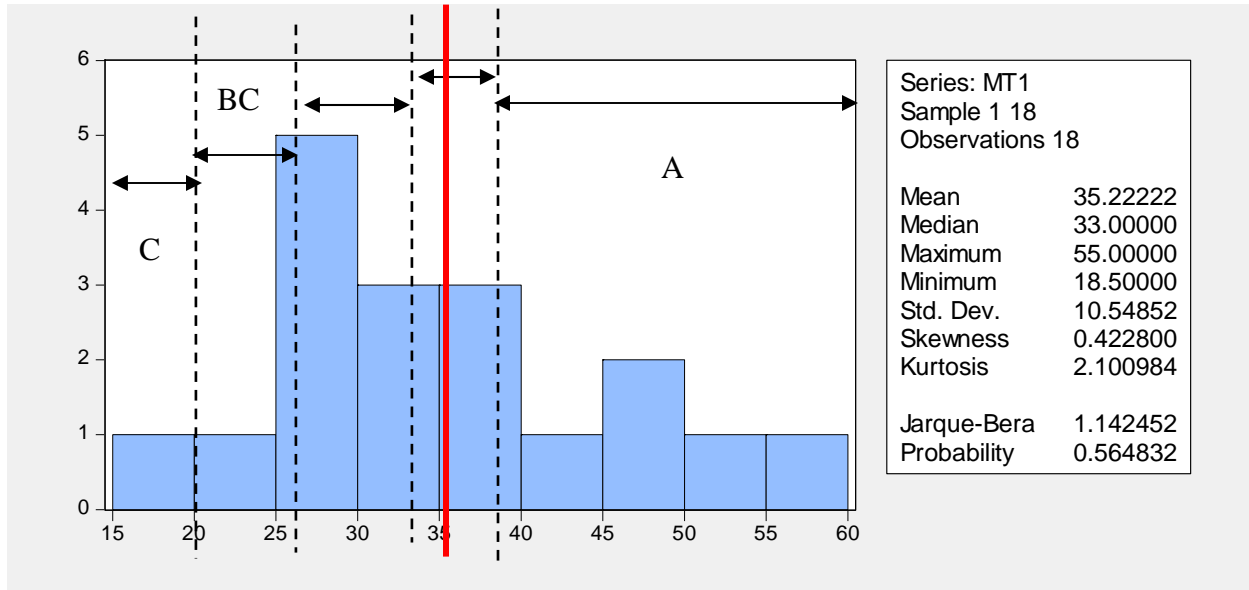

Midterm 1 Exam Statistics

| Grade Range | N | % | |
|-------------|---------|---|------|
| A | 55-39 | 6 | 33.3 |
| AB | 37.5-34 | 3 | 16.7 |
| B | 32-25.5 | 6 | 33.3 |
| BC | 25-24 | 2 | 11.1 |
| C | 18.5 | 1 | 5.6 |

Note: These grades are for *indicative purposes only*.

Scores normalized by 60.