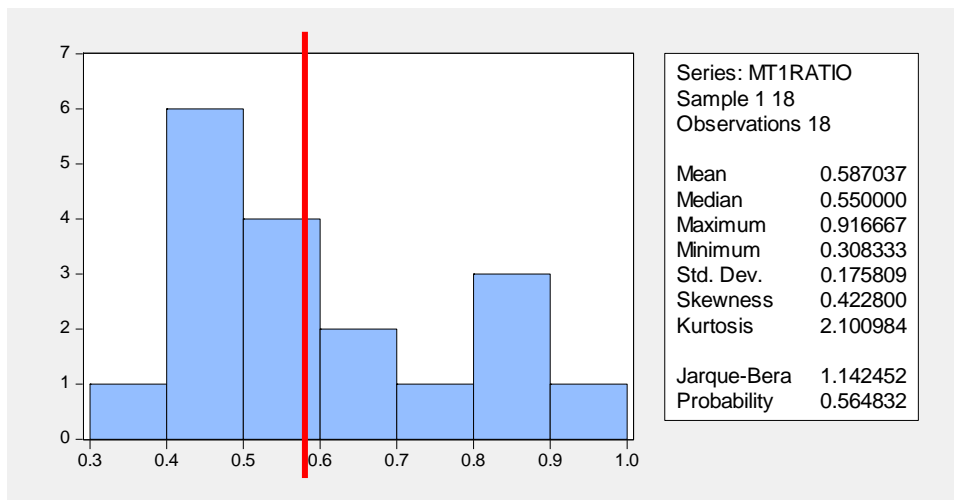

Midterm 1 Exam Statistics

| Grade Range | N | % | |
|-------------|---------|---|------|
| A | 55-39 | 6 | 33.3 |
| AB | 37.5-34 | 3 | 16.7 |
| B | 32-25.5 | 6 | 33.3 |
| BC | 25-24 | 2 | 11.1 |
| C | 18.5 | 1 | 5.6 |

Note: These grades are for *indicative purposes only*.

Scores normalized by 60.