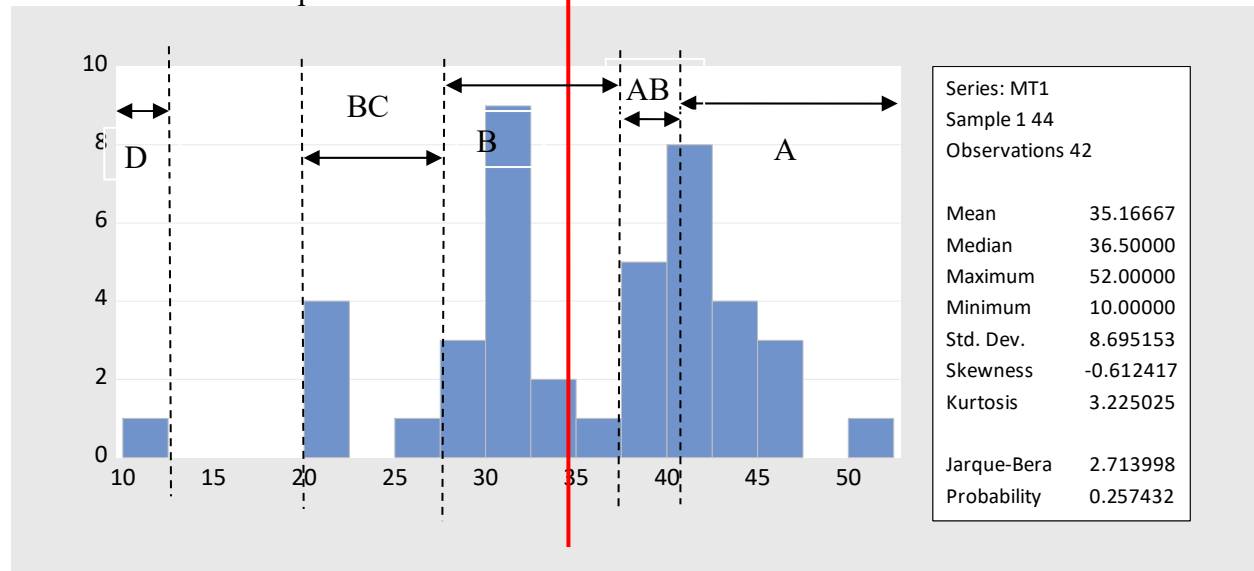

Midterm Exam 1 Statistics/Grading

Note: Score out of 60 points

Grade ranges below are for indicative purposes only. Your overall course grade will be a weighted average of point scores.

Grade	Range	N	% of total
A	52-41	14	36.2%
AB	40-38	7	14.9%
B	35-28	15	34.0%
BC	26-20	5	8.5%
C		0	4.3%
D	10-10	1	2.1%

Note: Scores normalized to 1.00