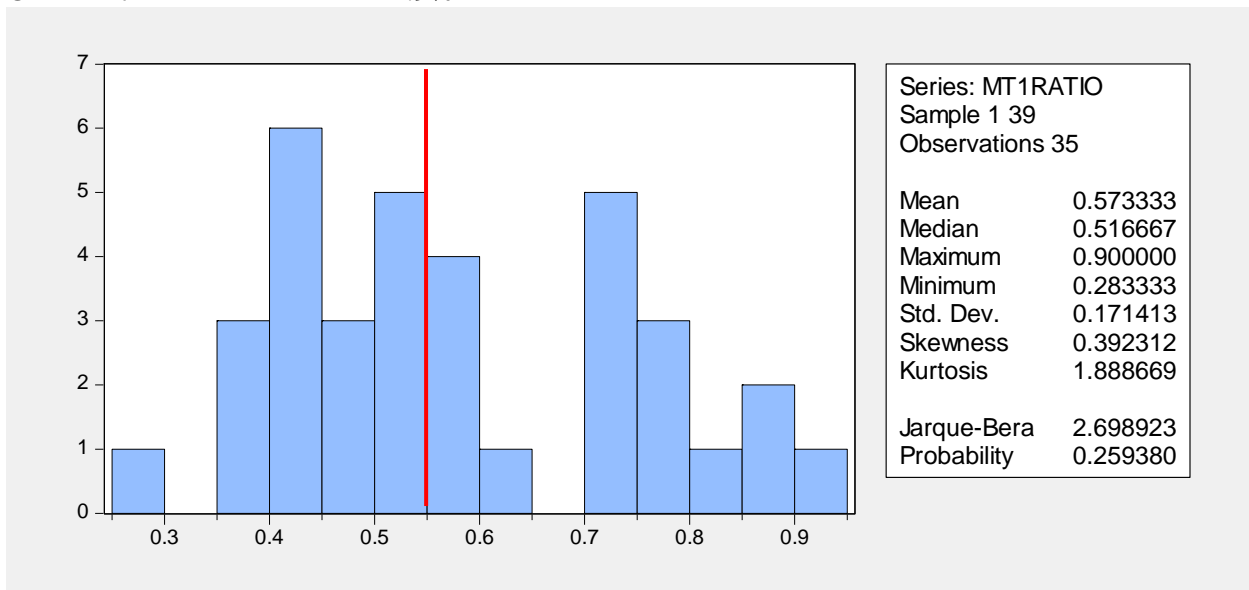

Midterm Exam Statistics/Grading

Grade ranges below are for indicative purposes only. Your overall course grade will be a weighted average of point scores.

Grade	Range	N	% of total
A	54-44	11	31.4%
AB	42-31	7	20.0%
B	30-24	13	37.1%
BC	23	3	8.6%
C	17	1	2.9%

Normalized scores (i.e., scores divided by 60) 20.10.2014