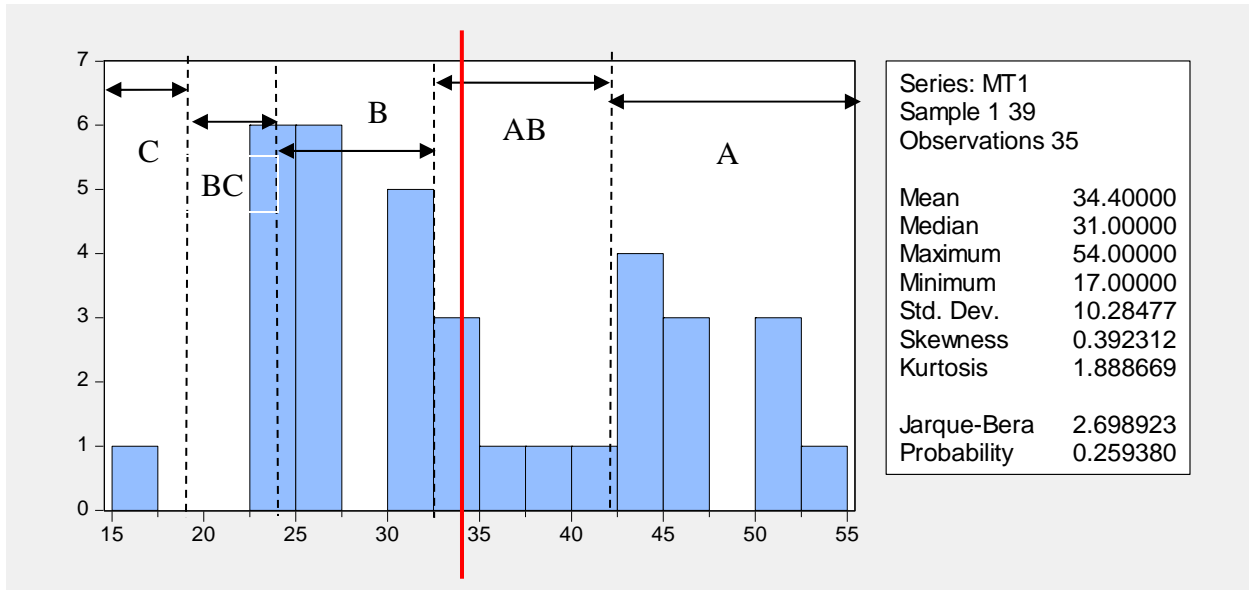

Midterm Exam Statistics/Grading

Grade ranges below are for indicative purposes only. Your overall course grade will be a weighted average of point scores.

Grade	Range	N	% of total
A	54-44	11	31.4%
AB	42-31	7	20.0%
B	30-24	13	37.1%
BC	23	3	8.6%
C	17	1	2.9%

Normalized scores (i.e., scores divided by 60) 20.10.2014