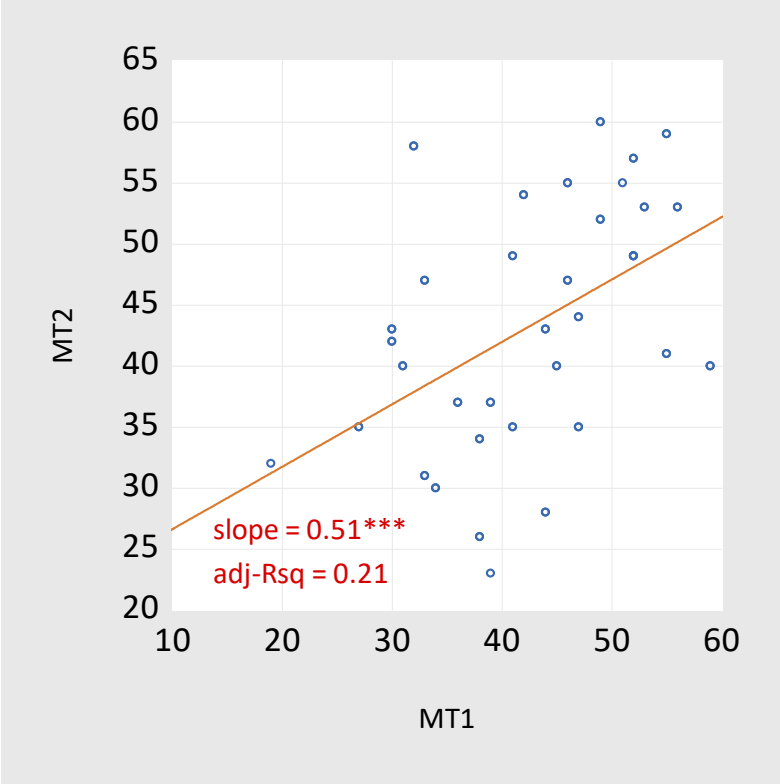

### Midterm 2 Exam Statistics/Grading

**Grade ranges below are for indicative purposes only.** Your overall course grade will be a weighted average of point scores.

Grade	Range	N	% of total
A	60-52	10	28.6%
AB	49-43	6	17.1%
B	43-35	12	34.3%
BC	34-28	5	14.3%
C	26-23	2	5.7%
D		0	0.0%

Normalized scores (i.e., scores divided by 60)

3.12.2019  
e435mt2stats\_f19