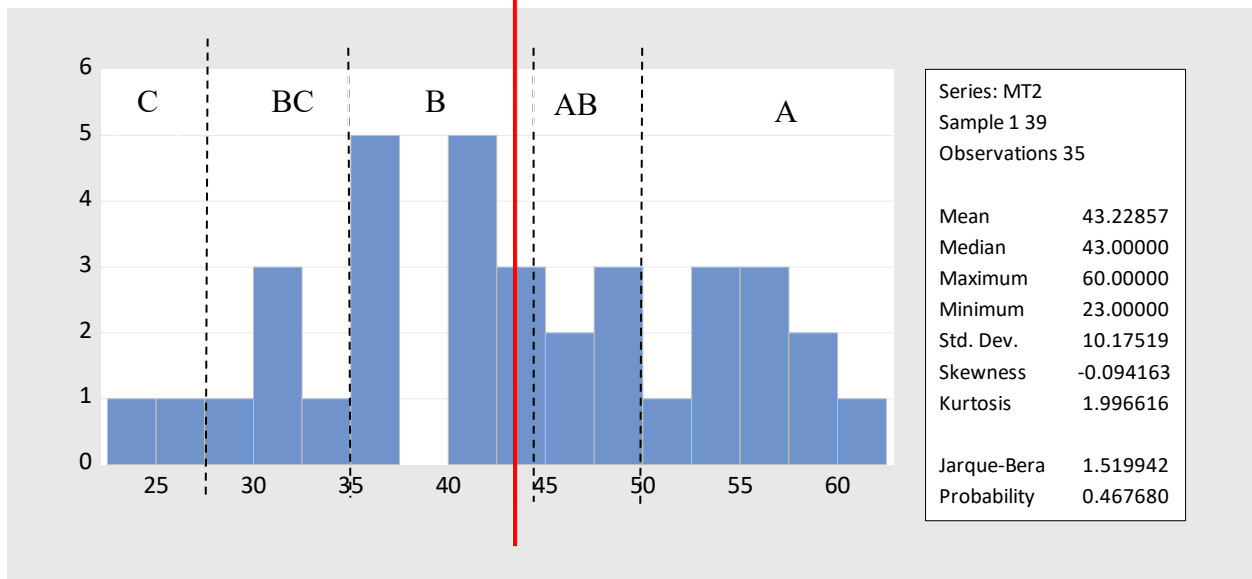

### Midterm 2 Exam Statistics/Grading

**Grade ranges below are for indicative purposes only.** Your overall course grade will be a weighted average of point scores.

Grade	Range	N	% of total
A	60-52	10	28.6%
AB	49-43	6	17.1%
B	43-35	12	34.3%
BC	34-28	5	14.3%
C	26-23	2	5.7%
D		0	0.0%

Normalized scores (i.e., scores divided by 60)

3.12.2019  
e435mt2stats\_f19