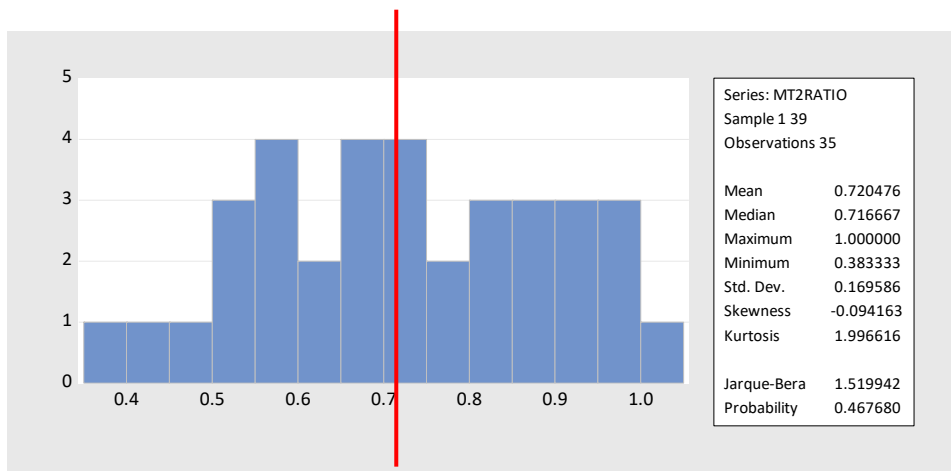

### Midterm 2 Exam Statistics/Grading

**Grade ranges below are for indicative purposes only.** Your overall course grade will be a weighted average of point scores.

Grade	Range	N	% of total
A	60-52	10	28.6%
AB	49-43	6	17.1%
B	43-35	12	34.3%
BC	34-28	5	14.3%
C	26-23	2	5.7%
D		0	0.0%

Normalized scores (i.e., scores divided by 60)

3.12.2019  
e435mt2stats\_f19