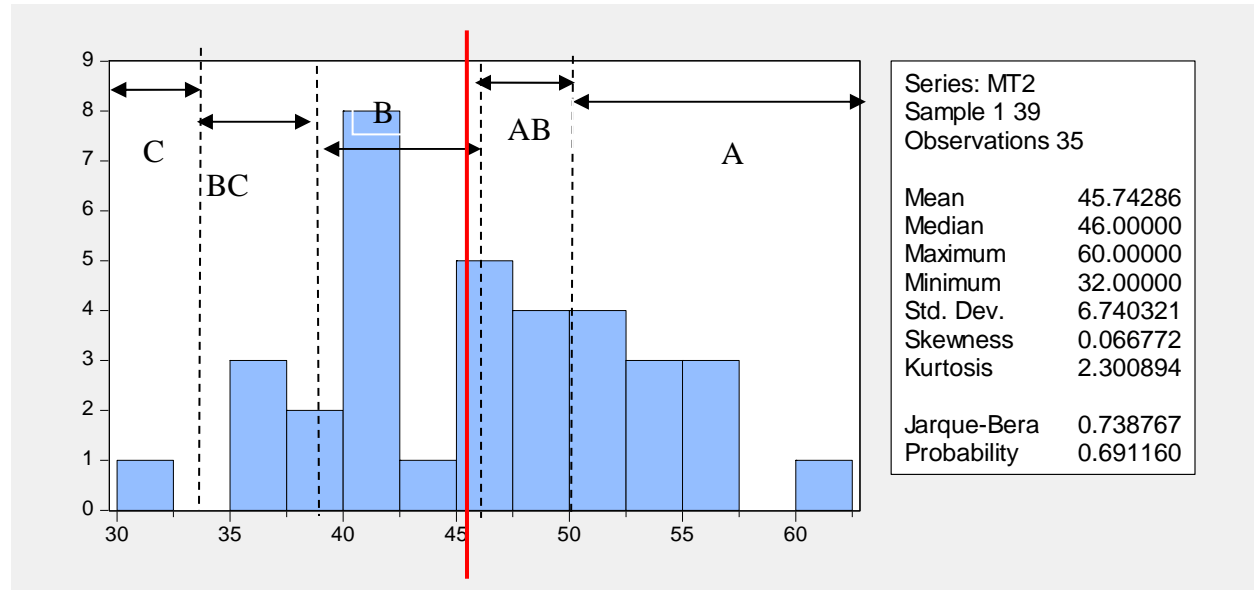

Midterm 2 Exam Statistics/Grading

Grade ranges below are for indicative purposes only. Your overall course grade will be a weighted average of point scores.

Grade	Range	N	% of total
A	60-50	11	31.4%
AB	49-46	7	20.0%
B	45-39	12	34.3%
BC	38-36	4	11.4%
C	32-32	1	2.9%

Normalized scores (i.e., scores divided by 60) 24.11.2014