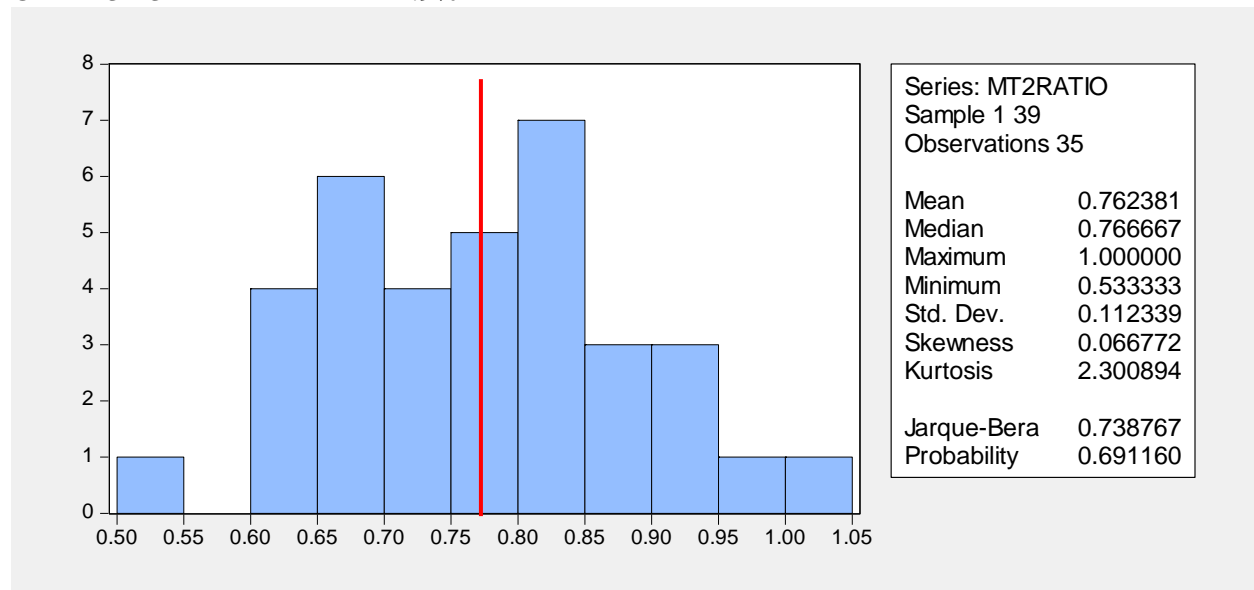

Midterm 2 Exam Statistics/Grading

Grade ranges below are for indicative purposes only. Your overall course grade will be a weighted average of point scores.

Grade	Range	N	% of total
A	60-50	11	31.4%
AB	49-46	7	20.0%
B	45-39	12	34.3%
BC	38-36	4	11.4%
C	32-32	1	2.9%

Normalized scores (i.e., scores divided by 60) 24.11.2014