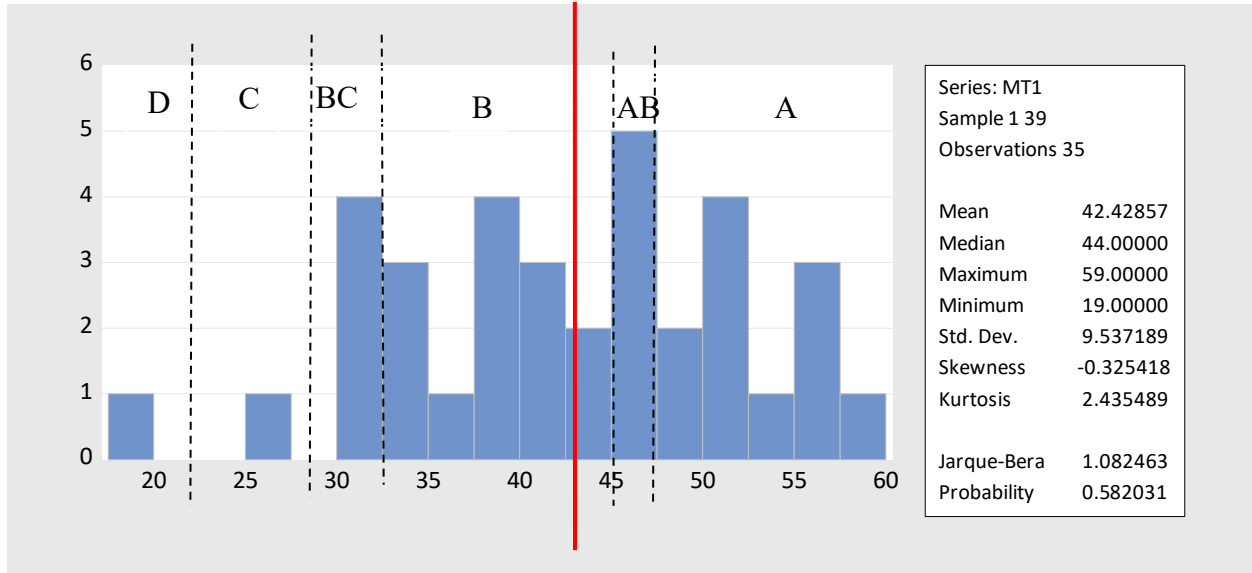

Midterm 1 Exam Statistics/Grading

Grade ranges below are for indicative purposes only. Your overall course grade will be a weighted average of point scores.

| Grade | Range | N | % of total |
|-------|-------|----|------------|
| A | 59-49 | 11 | 31.4% |
| AB | 47-45 | 5 | 14.3% |
| B | 44-33 | 14 | 37.1% |
| BC | 32-30 | 4 | 11.4% |
| C | 27-27 | 1 | 2.9% |
| D | 19-19 | 1 | 2.9% |

Normalized scores (i.e., scores divided by 60)