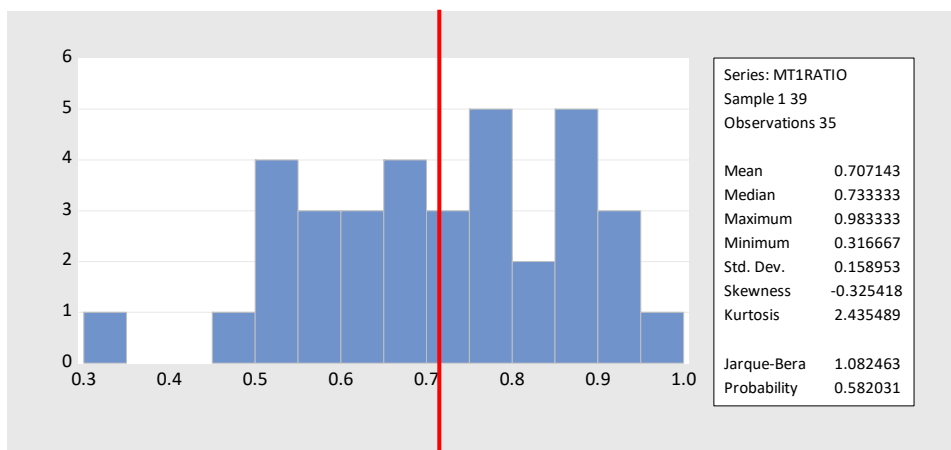

Midterm 1 Exam Statistics/Grading

Grade ranges below are for indicative purposes only. Your overall course grade will be a weighted average of point scores.

| Grade | Range | N | % of total |
|-------|-------|----|------------|
| A | 59-49 | 11 | 31.4% |
| AB | 47-45 | 5 | 14.3% |
| B | 44-33 | 14 | 37.1% |
| BC | 32-30 | 4 | 11.4% |
| C | 27-27 | 1 | 2.9% |
| D | 19-19 | 1 | 2.9% |

Normalized scores (i.e., scores divided by 60)