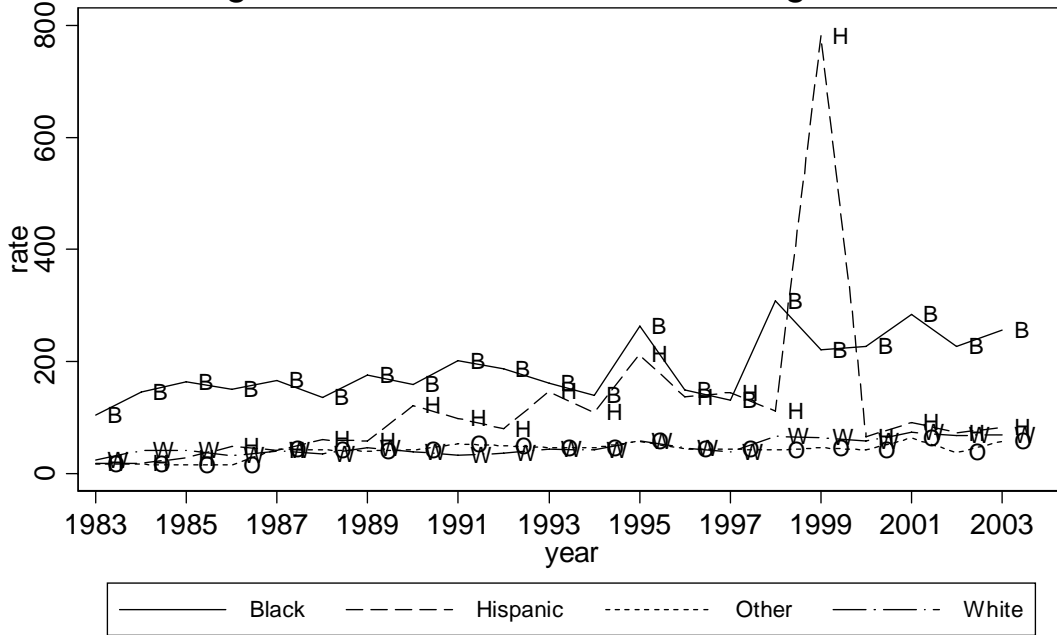

### West Virginia new sentences for non-drug offenses: rate

Calculated from National Corrections Reporting Program and Census Population Data  
Prison Admissions per 100,000 population over age 14

### West Virginia new sentences for non-drug offenses: disparity

Calculated from National Corrections Reporting Program and Census Population Data  
Ratio of Minority Rate to White Rate (Disparity Ratio)