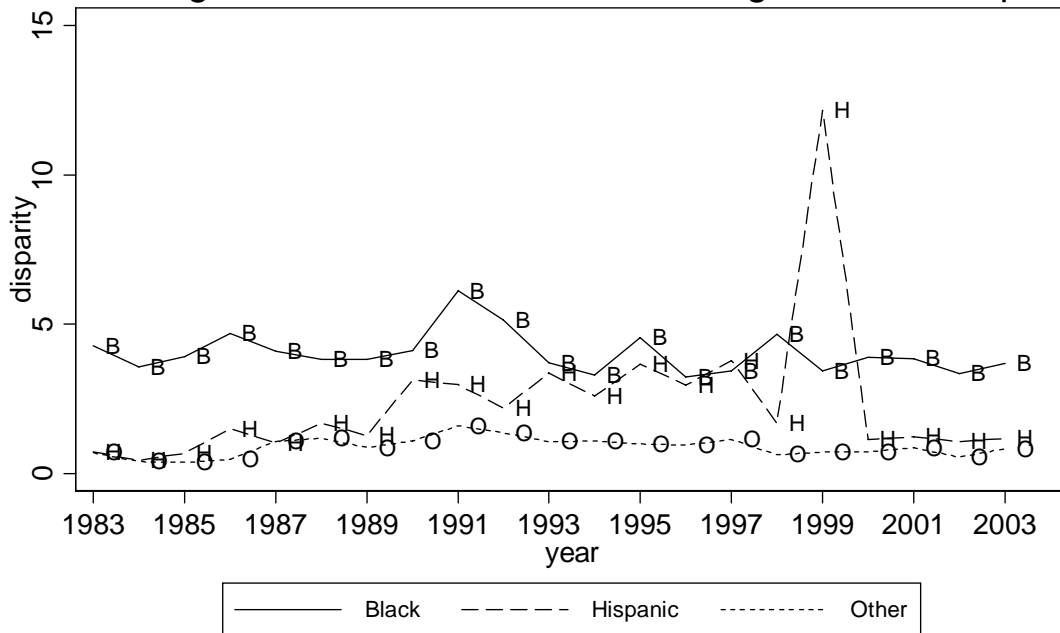

### West Virginia new sentences for non-drug offenses: rate

Calculated from National Corrections Reporting Program and Census Population Data  
Prison Admissions per 100,000 population over age 14

### West Virginia new sentences for non-drug offenses: disparity

Calculated from National Corrections Reporting Program and Census Population Data  
Ratio of Minority Rate to White Rate (Disparity Ratio)