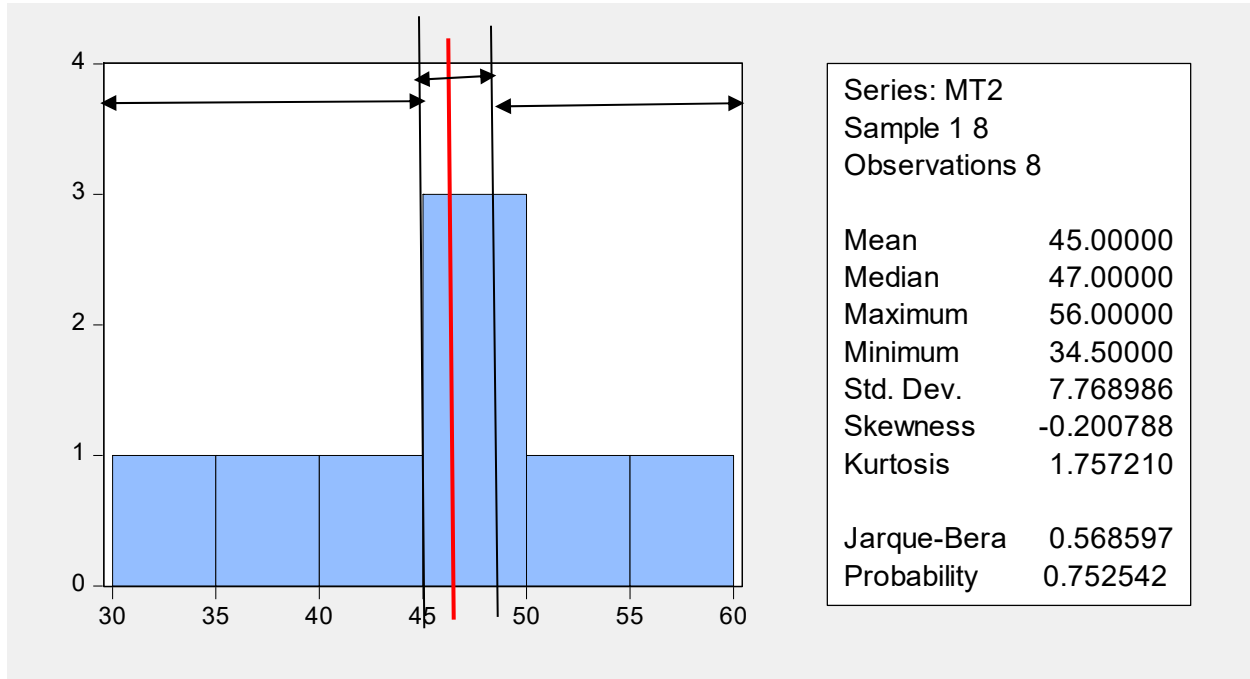

Midterm 2 Statistics

Grade	Range	N	%
A	58-49.5	3	37.5
AB	48-46	2	25.0
B	40-34.5	3	37.5

Grade ranges below are for indicative purposes only. Your overall course grade will be a weighted average of point scores.