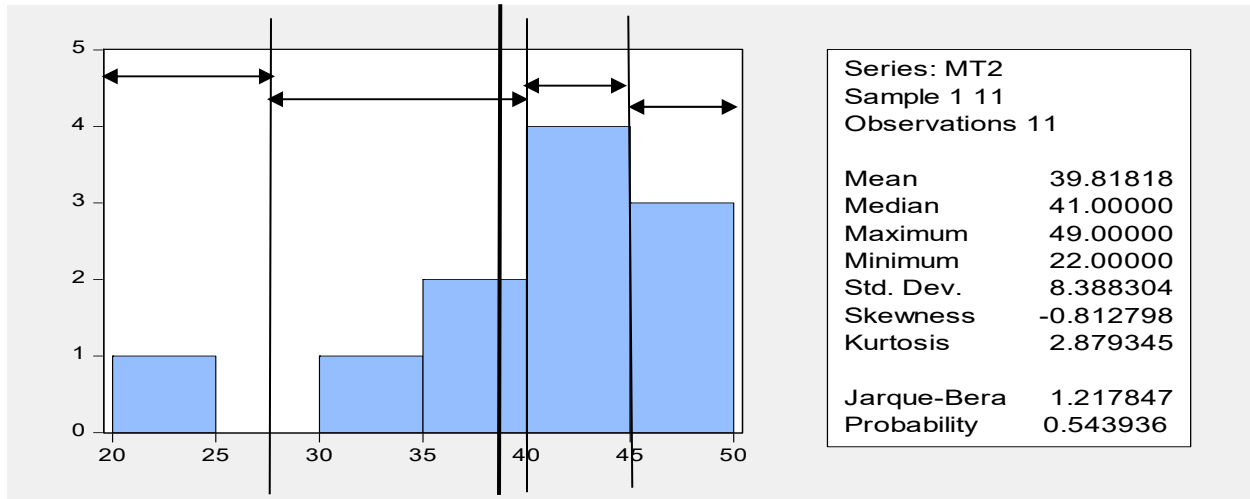

Midterm 2 Statistics

Grade	Range	N	%
A	49-48	3	27.3
AB	43-41	4	36.4
B	37-30	3	27.3
BC	22-22	1	9.1

Grade ranges below are for indicative purposes only. Your overall course grade will be a weighted average of point scores.