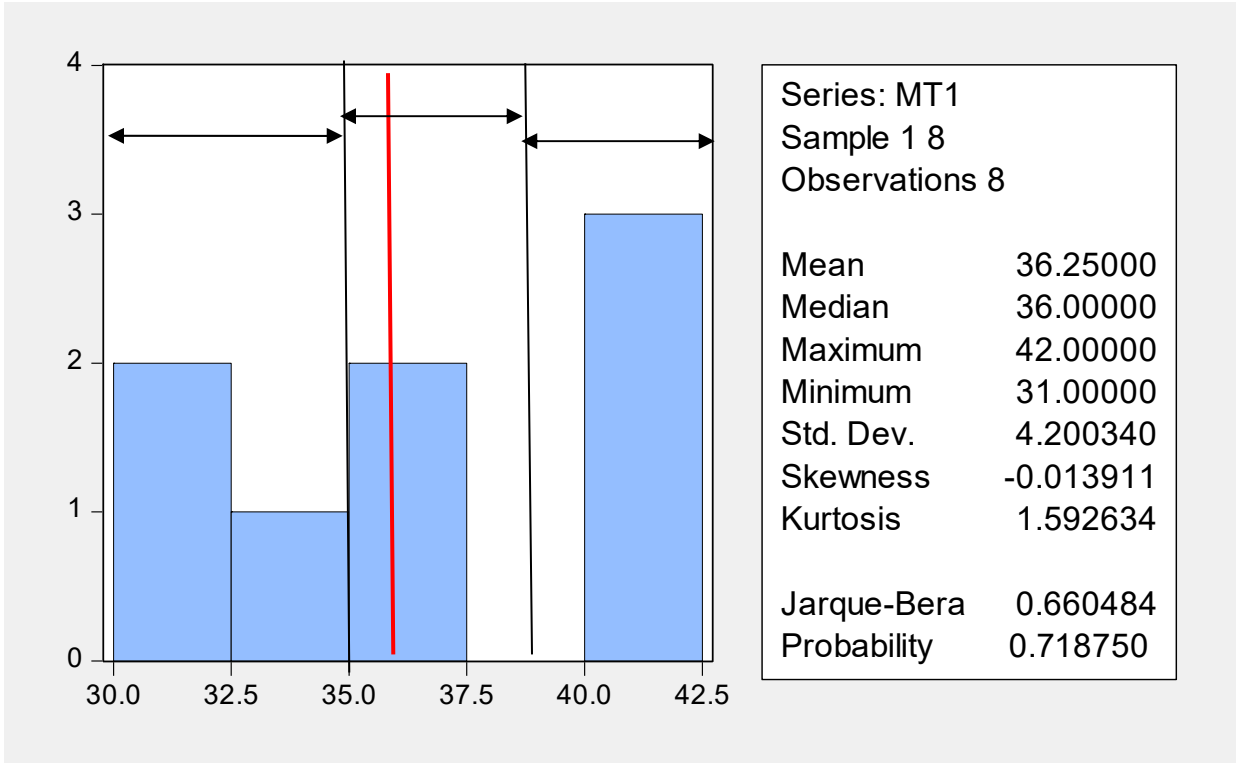

**Midterm 1 Statistics**

Grade	Range	N	%
A	42-40	3	37.5
AB	37-35	2	25.0
B	34-31	3	37.5

**Grade ranges below are for indicative purposes only.** Your overall course grade will be a weighted average of point scores.