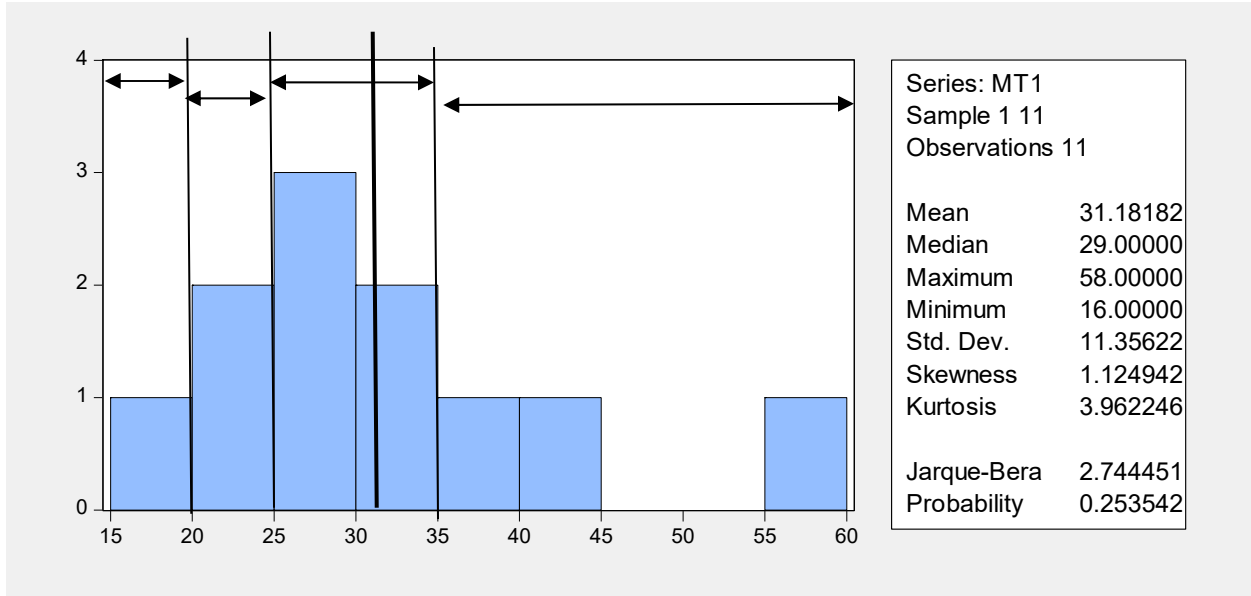

Midterm 1 Statistics

Grade	Range	N	%
A	58-37	3	27.3
AB	31-27	5	45.5
B	24-21	2	18.2
BC	16	1	9.1

Grade ranges below are for indicative purposes only. Your overall course grade will be a weighted average of point scores.