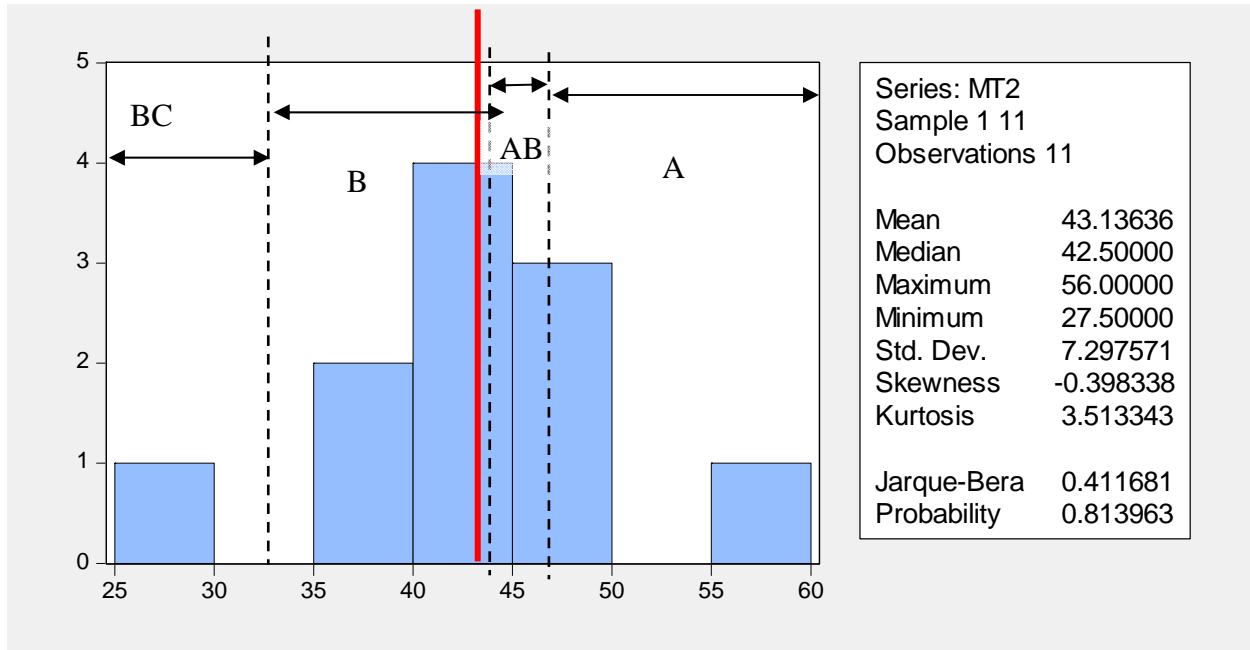

**Midterm 2 Exam Statistics**

Grade Range	N	%
A 56-49	3	27.3
AB 46-43	2	18.2
B 42.5-38	5	45.5
BC 27.5	1	9.1

Note: These grades are for **indicative purposes only**.

Scores normalized by 60.