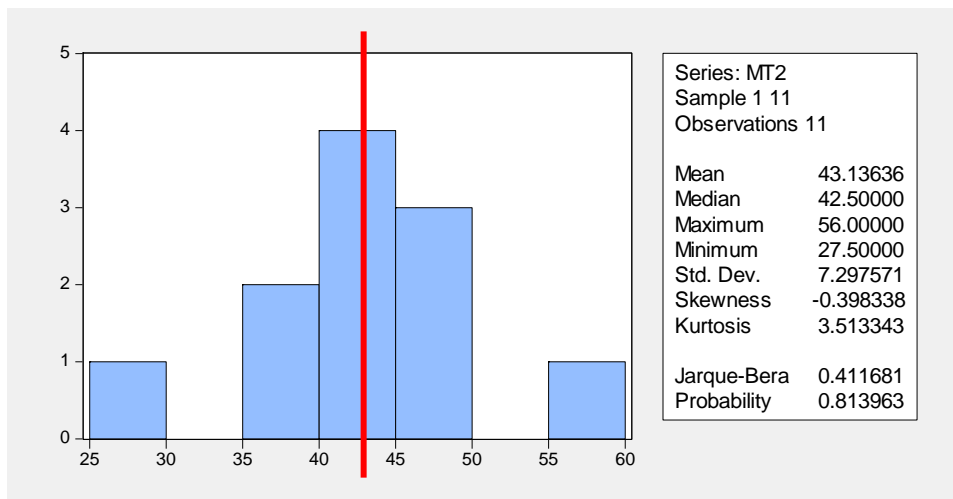

**Midterm 2 Exam Statistics**

Grade Range	N	%
A 56-49	3	27.3
AB 46-43	2	18.2
B 42.5-38	5	45.5
BC 27.5	1	9.1

Note: These grades are for **indicative purposes only**.

Scores normalized by 60.