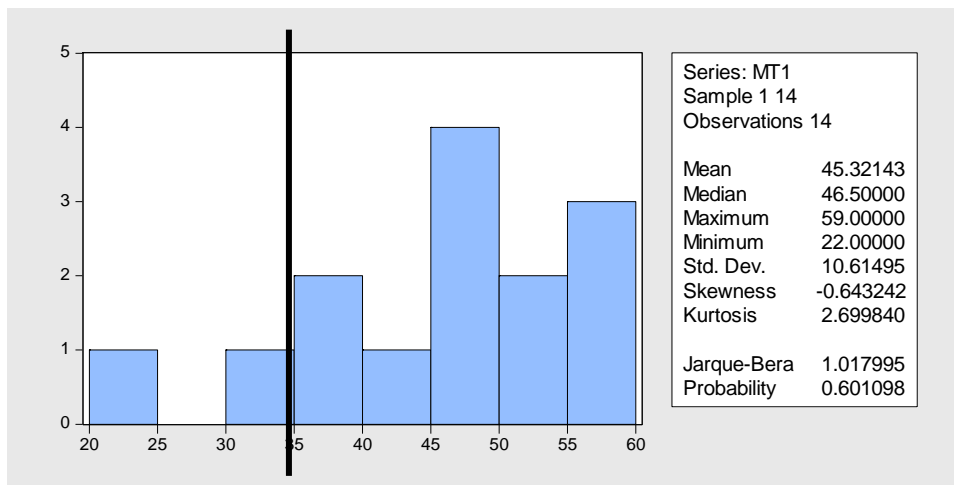

**Midterm 1 Exam Statistics**

Grade Range	N	%
A 59-52	5	35.7
AB 49-43	5	35.7
B 36-33.5	3	21.4
BC 22	1	7.1

Note: These are for *indicative purposes only*.

Scores normalized by 60.