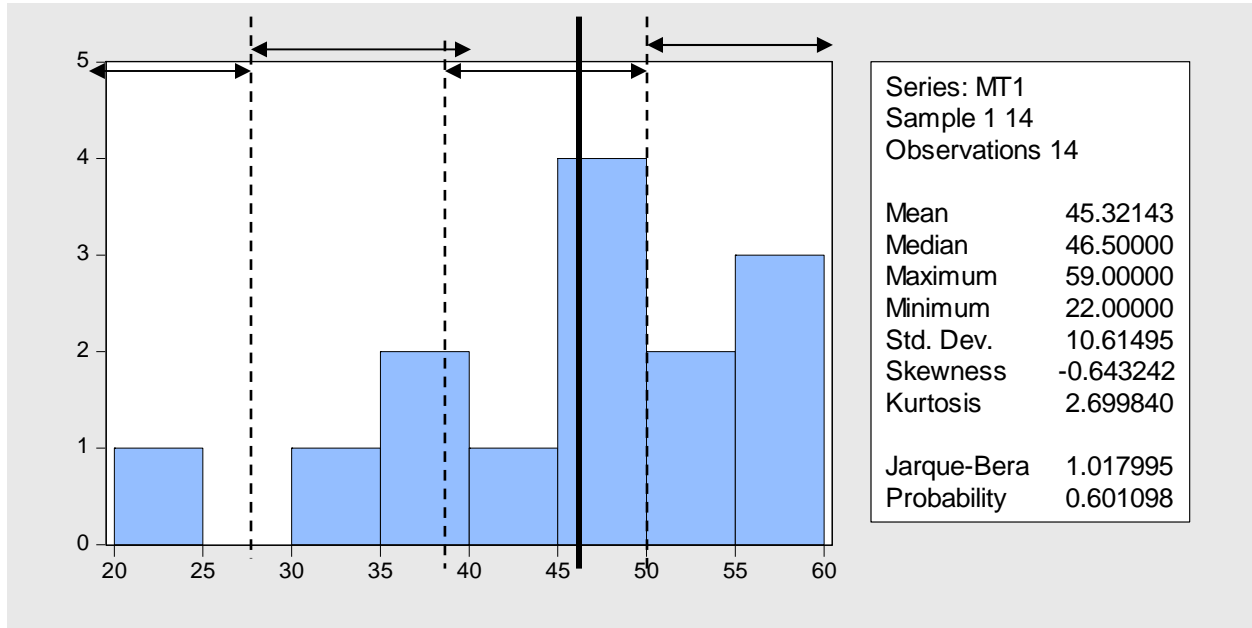

**Midterm 1 Exam Statistics**

Grade Range	N	%
A 59-52	5	35.7
AB 49-43	5	35.7
B 36-33.5	3	21.4
BC 22	1	7.1

Note: These are for *indicative purposes only*.

Scores normalized by 60.