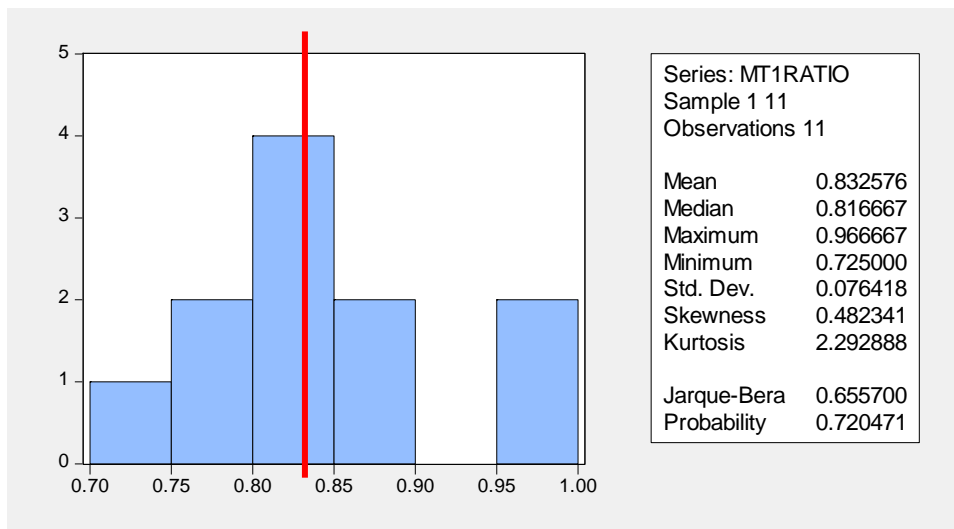

**Midterm 1 Exam Statistics**

Grade Range	N	%	
A	55-51.5	4	36.4
AB	50.5-49	2	18.2
B	48-45	4	36.4
BC	43.5-43.5	1	9.1

**Note: These grades are for *indicative purposes only*.**

Scores normalized by 60.