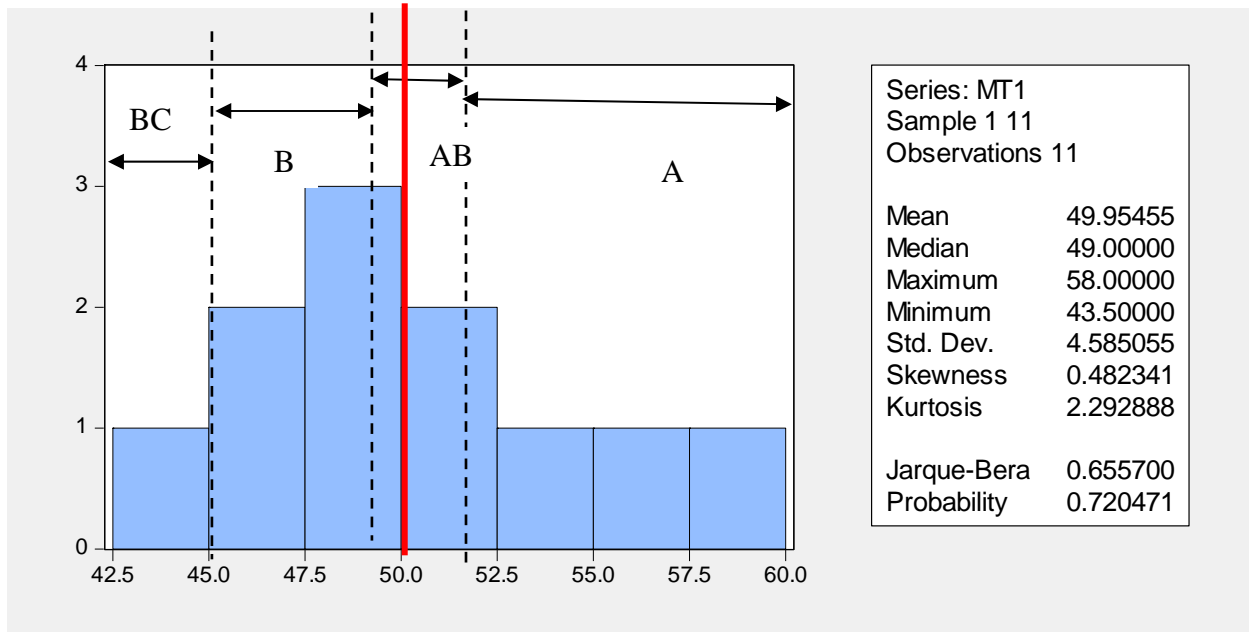

**Midterm 1 Exam Statistics**

Grade Range	N	%	
A	55-51.5	4	36.4
AB	50.5-49	2	18.2
B	48-45	4	36.4
BC	43.5-43.5	1	9.1

**Note: These grades are for *indicative purposes only*.**

Scores normalized by 60.