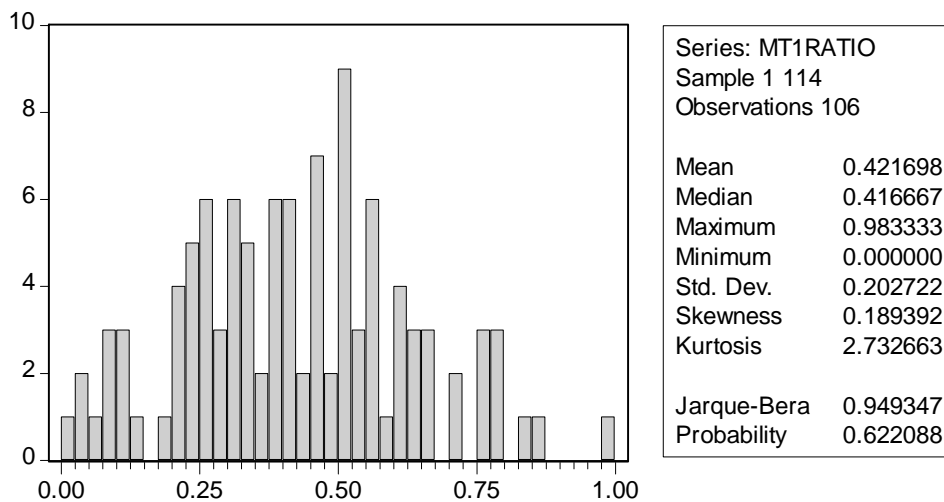

Midterm Exam 1 Statistics/Grading

Grade ranges below are for indicative purposes only. Your overall course grade will be a weighted average of point scores.

Grade	Range	N	% of total
A	59-38	17	16.0 %
AB	37-33	11	10.4%
B	32-27	21	19.8%
BC	26-23	14	13.2%
C	22-13	30	28.3%
D&F	12-0	13	12.1%

Normalized scores (i.e., scores divided by 60)