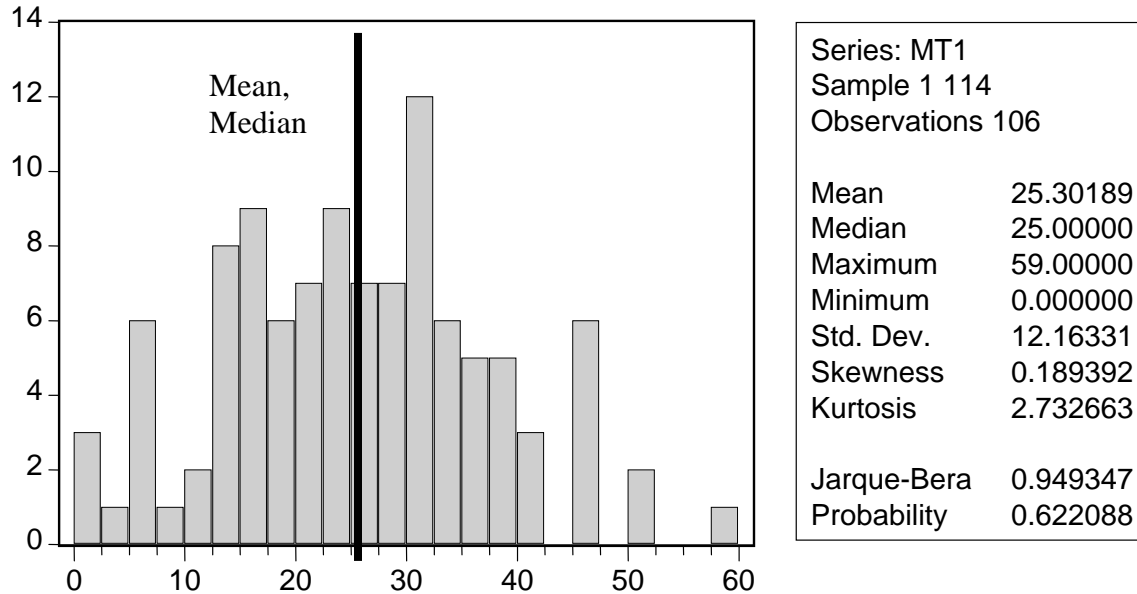

Midterm Exam 1 Statistics/Grading

Grade ranges below are for indicative purposes only. Your overall course grade will be a weighted average of point scores.

Grade	Range	N	% of total
A	59-38	17	16.0 %
AB	37-33	11	10.4%
B	32-27	21	19.8%
BC	26-23	14	13.2%
C	22-13	30	28.3%
D&F	12-0	13	12.1%

Normalized scores (i.e., scores divided by 60)