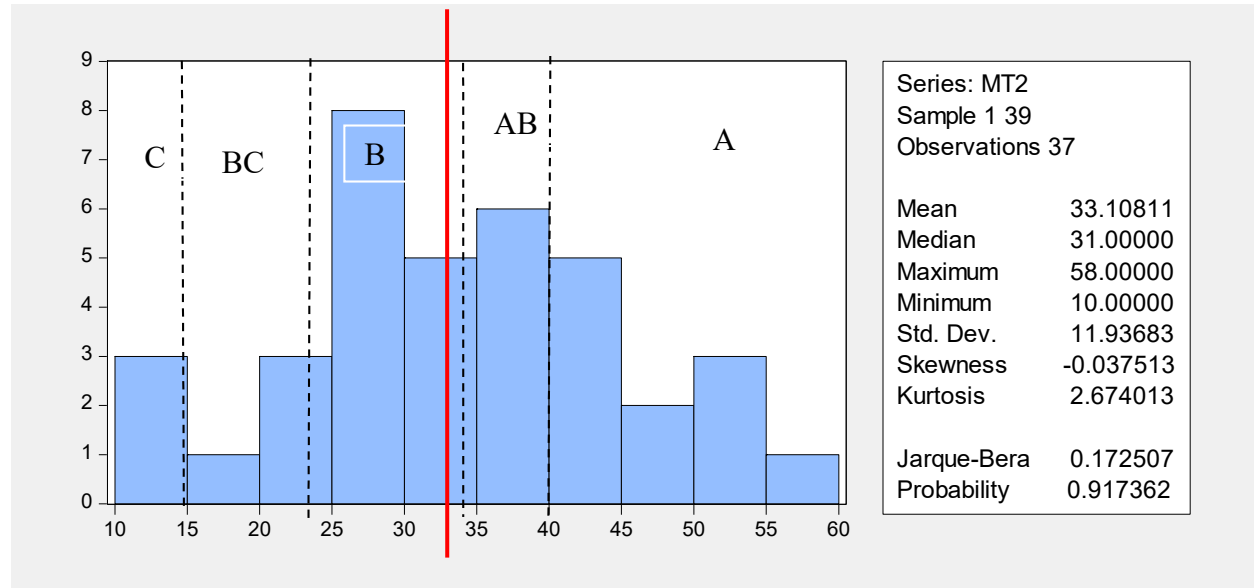

### Midterm 2 Exam Statistics/Grading

**Grade ranges below are for indicative purposes only.** Your overall course grade will be a weighted average of point scores.

Grade	Range	N	% of total
A	58-40	11	29.7%
AB	39-34	7	18.9%
B	31-23	13	35.1%
BC	20-18	3	8.1%
C	10-10	3	8.1%