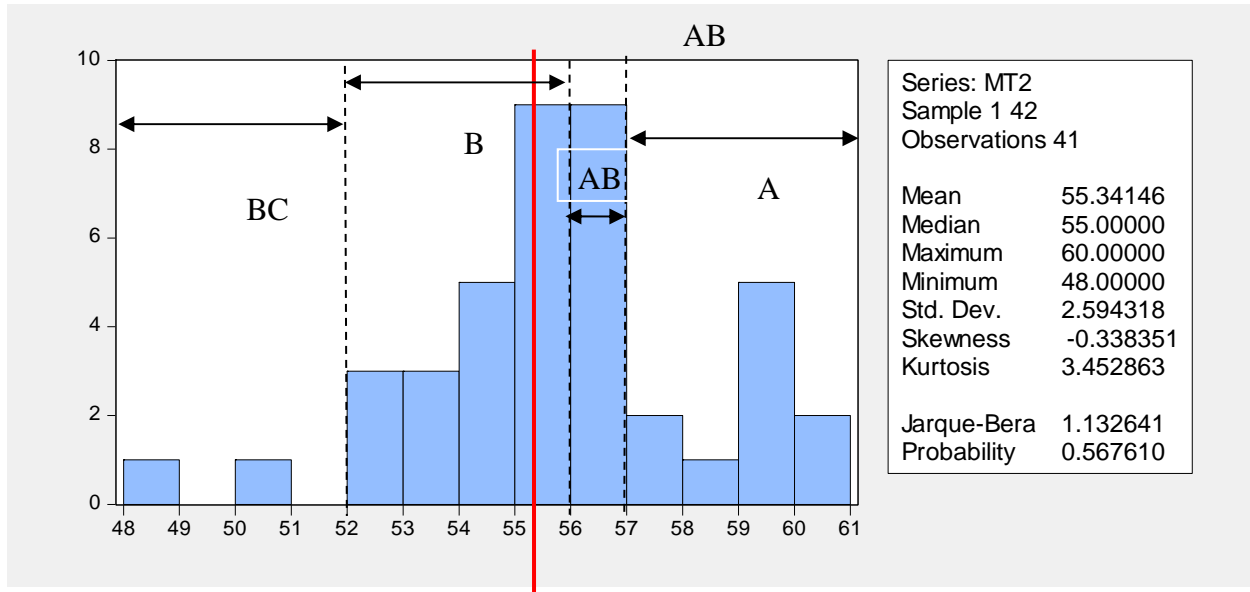

Midterm Exam 2 Statistics/Grading

Grade ranges below are for indicative purposes only. Your overall course grade will be a weighted average of point scores.

Grade	Range	N	% of total
A	60-57	10	24.4%
AB	56-56	9	22.0%
B	56-50	20	48.8%
BC	49-48	2	4.9%