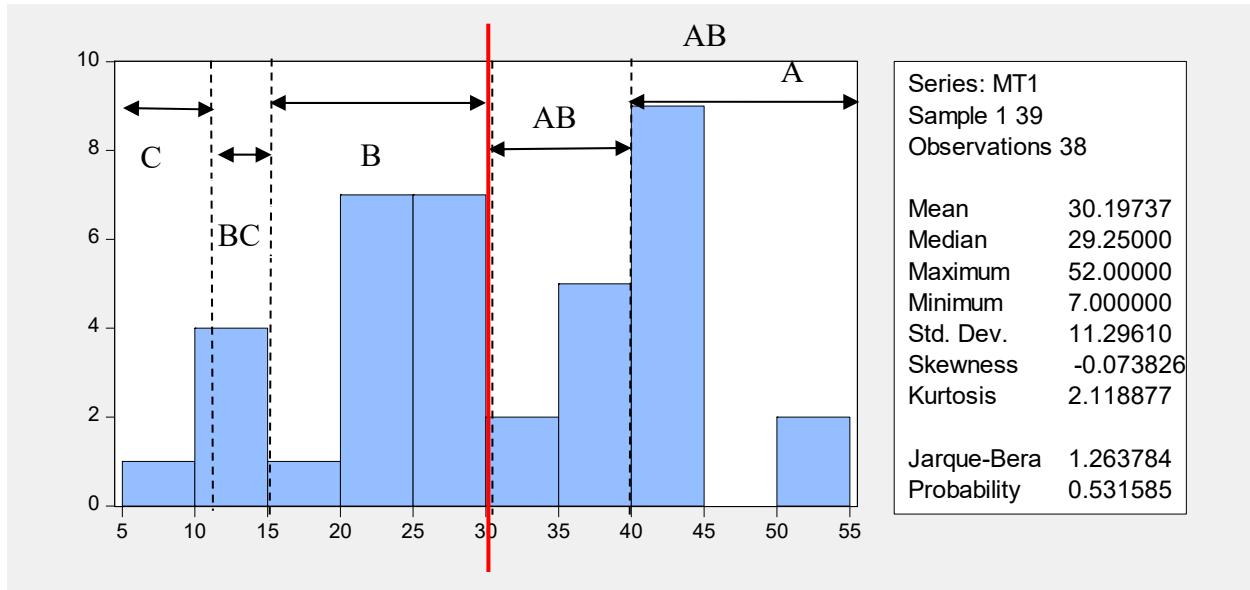

### Midterm Exam Statistics/Grading

**Grade ranges below are for indicative purposes only.** Your overall course grade will be a weighted average of point scores.

Grade	Range	N	% of total
A	52-41	11	28.2%
AB	38-33.5	6	15.4%
B	30-21	15	38.5%
BC	17-14.5	3	2.6%
C	13-7	3	2.6%