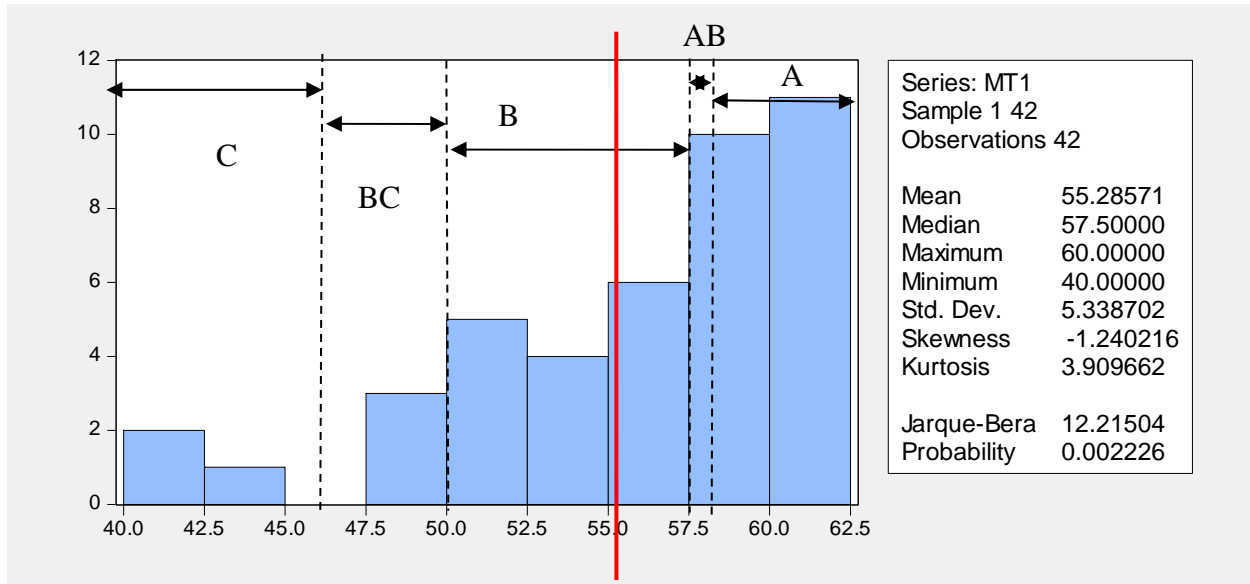

Midterm Exam Statistics/Grading

Grade ranges below are for indicative purposes only. Your overall course grade will be a weighted average of point scores.

Grade	Range	N	% of total
A	60-59	18	42.9%
AB	58-57	4	9.5%
B	56-50	14	33.3%
BC	49-48	3	7.1%
C	44-40	3	7.1%