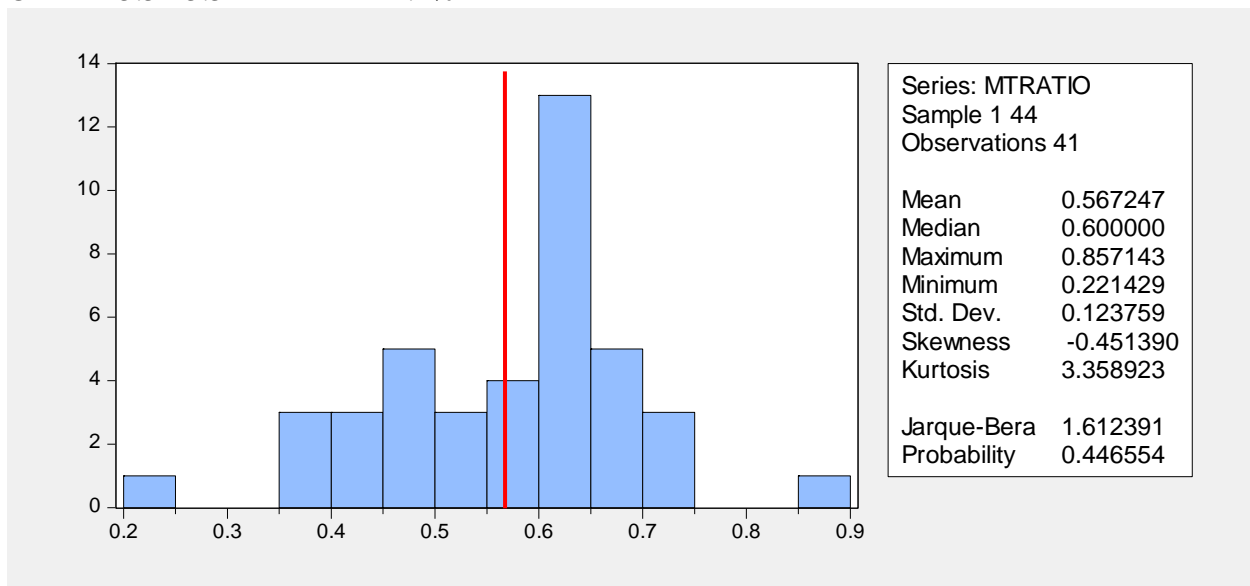

Midterm Exam Statistics/Grading

Grade ranges below are for indicative purposes only. Your overall course grade will be a weighted average of point scores.

Grade	Range	N	% of total
A	60-44.5	14	34.1%
AB	44-40	10	24.4%
B	39-29	13	31.7%
BC	28-25	4	9.8%
C	15.5-15.5	1	2.4%