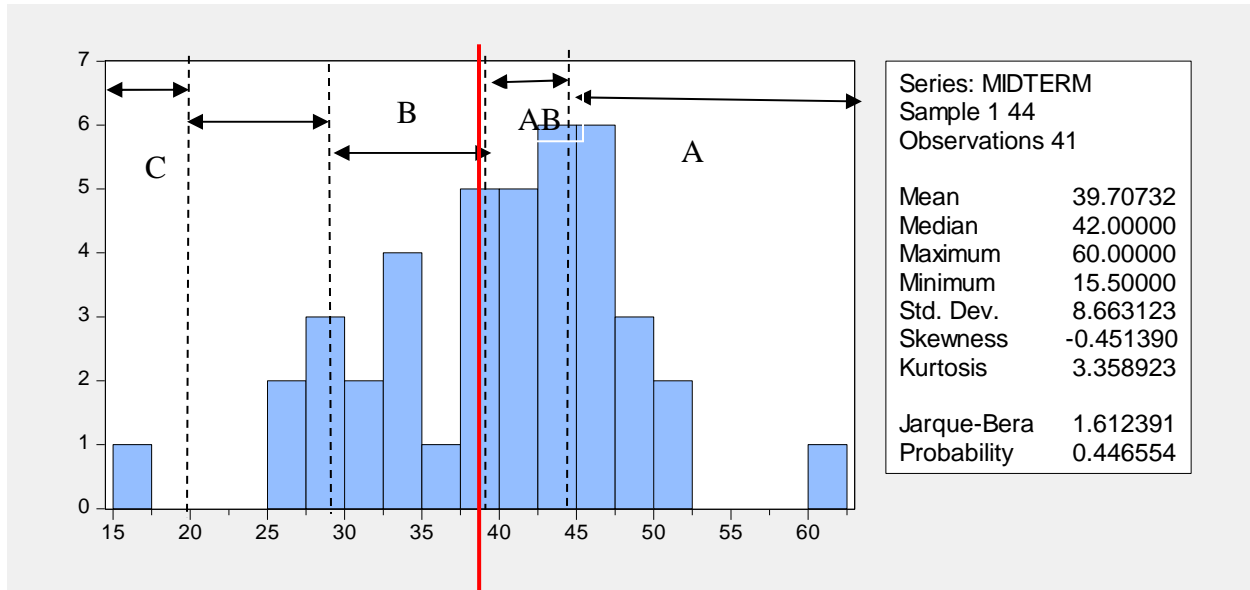

Midterm Exam Statistics/Grading

Grade ranges below are for indicative purposes only. Your overall course grade will be a weighted average of point scores.

Grade	Range	N	% of total
A	60-44.5	14	34.1%
AB	44-40	10	24.4%
B	39-29	13	31.7%
BC	28-25	4	9.8%
C	15.5-15.5	1	2.4%