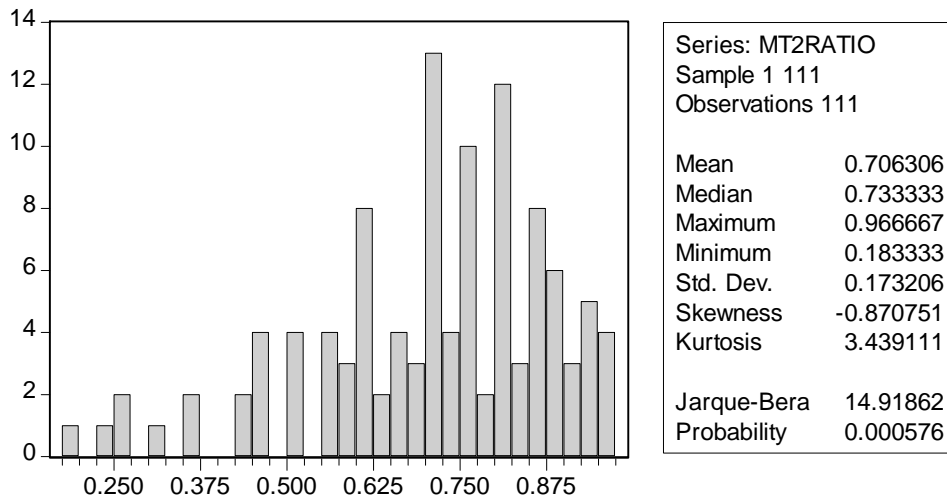

Midterm Exam 2 Statistics/Grading

Grade ranges below are for indicative purposes only. Your overall course grade will be a weighted average of point scores.

Grade	Range	N	% of total
A	58-54	12	10.8%
AB	53-51	14	12.6%
B	50-46	22	19.8%
BC	45-43	16	14.5%
C	42-31	33	29.7%
D&F	30-11	14	12.6%

Normalized scores (i.e., scores divided by 60)