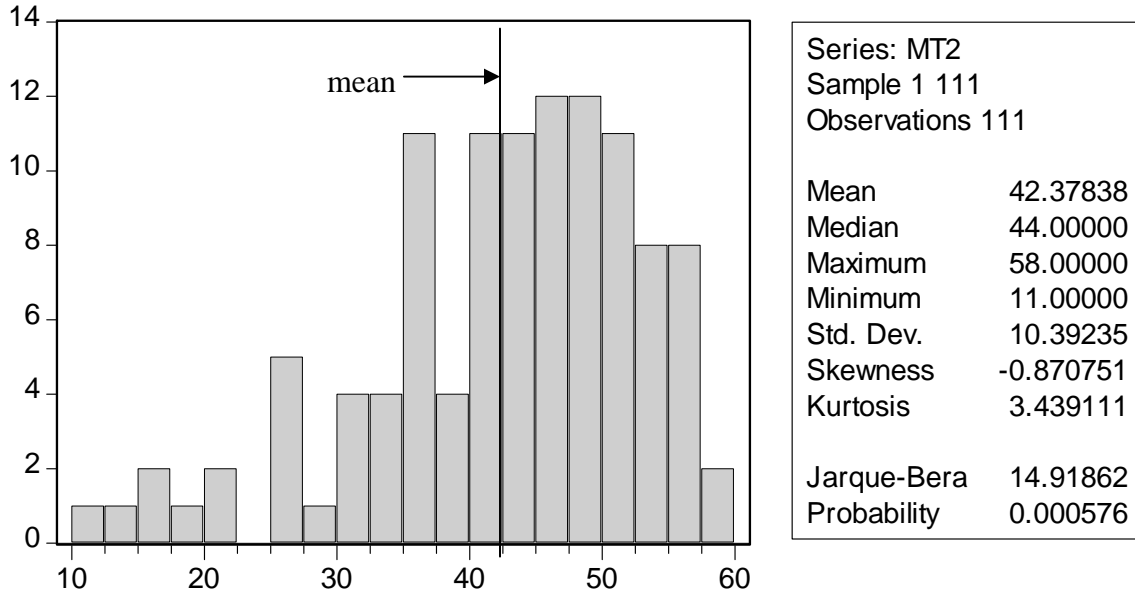

Midterm Exam 2 Statistics/Grading

Grade ranges below are for indicative purposes only. Your overall course grade will be a weighted average of point scores.

Grade	Range	N	% of total
A	58-54	12	10.8%
AB	53-51	14	12.6%
B	50-46	22	19.8%
BC	45-43	16	14.5%
C	42-31	33	29.7%
D&F	30-11	14	12.6%

Normalized scores (i.e., scores divided by 60)