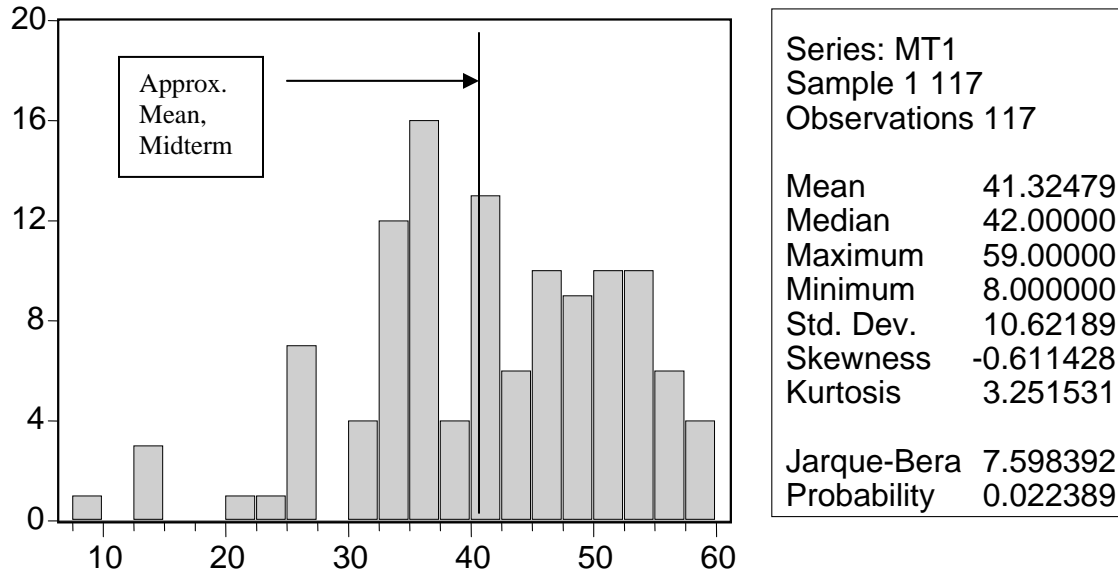

Midterm Exam 1 Statistics/Grading

Grade ranges below are for indicative purposes only. Your overall course grade will be a weighted average of point scores.

Grade	Range	N	% of total
A	59-54	16	13.7%
AB	53-50	14	11.9%
B	49-44	23	19.5%
BC	43-41	12	10.2%
C	40-33	35	29.7%
D&F	30-8	17	14.4%

Normalized scores (i.e., scores divided by 60)