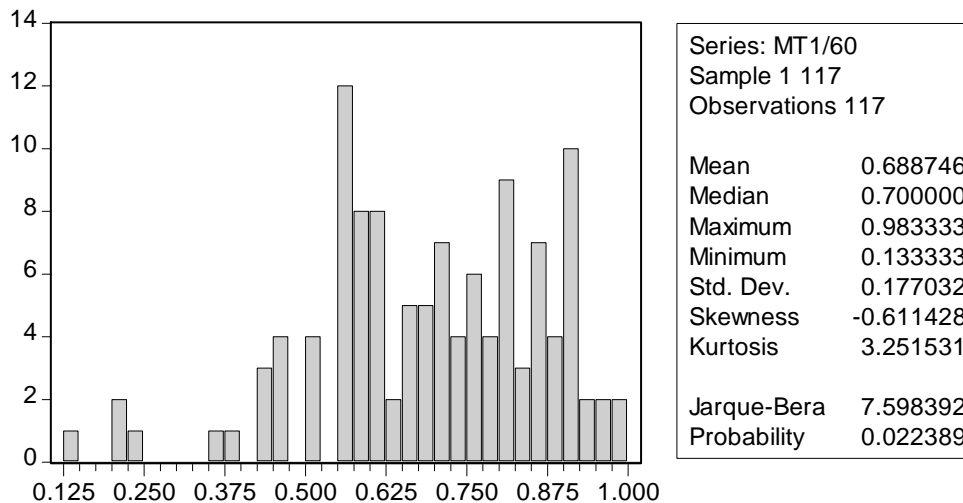

Midterm Exam 1 Statistics/Grading

Grade ranges below are for indicative purposes only. Your overall course grade will be a weighted average of point scores.

Grade	Range	N	% of total
A	59-54	16	13.7%
AB	53-50	14	11.9%
B	49-44	23	19.5%
BC	43-41	12	10.2%
C	40-33	35	29.7%
D&F	30-8	17	14.4%

Normalized scores (i.e., scores divided by 60)