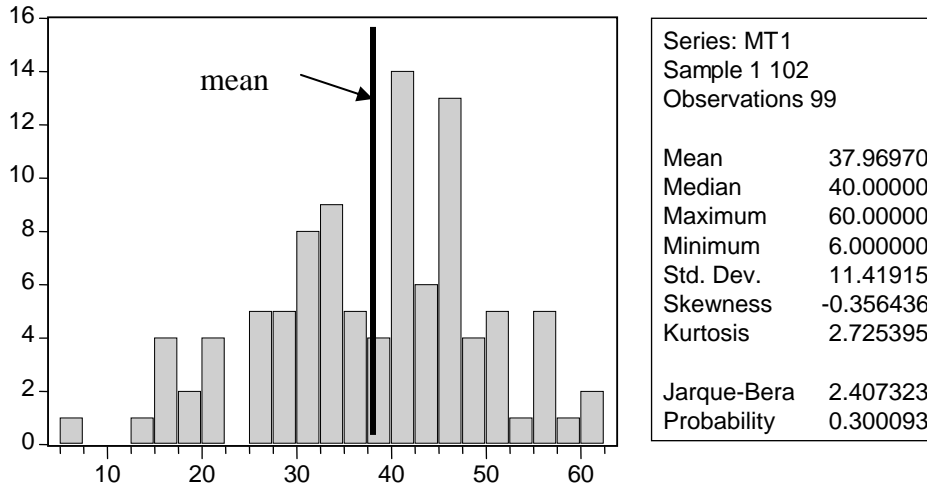

Midterm Exam 1 Statistics/Grading

Grade ranges below are for indicative purposes only. Your overall course grade will be a weighted average of point scores.

Grade	Range	N	% of total
A	60-49	14	14.1%
AB	48-47	10	10.1%
B	46-41	22	22.2%
BC	40-37	11	11.1%
C	36-25	30	30.3%
D&F	24-6	12	12.1%

Normalized scores (i.e., scores divided by 60)