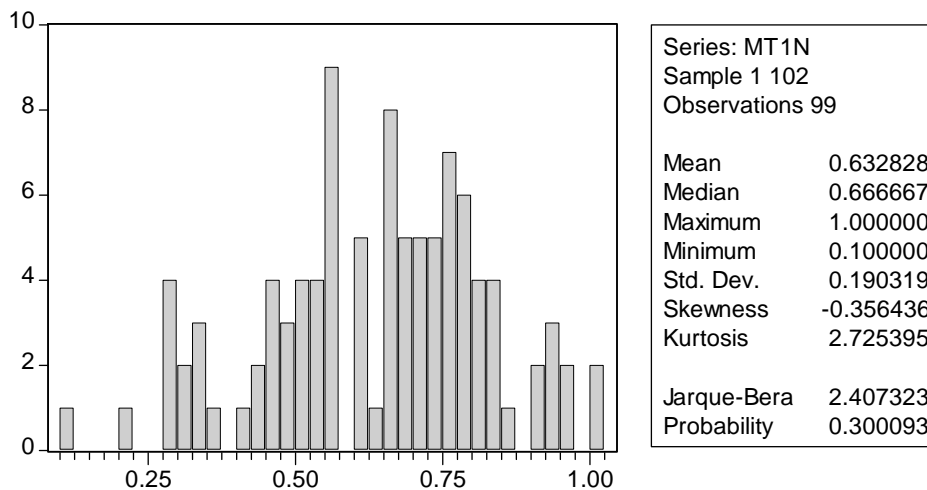

Midterm Exam 1 Statistics/Grading

Grade ranges below are for indicative purposes only. Your overall course grade will be a weighted average of point scores.

Grade	Range	N	% of total
A	60-49	14	14.1%
AB	48-47	10	10.1%
B	46-41	22	22.2%
BC	40-37	11	11.1%
C	36-25	30	30.3%
D&F	24-6	12	12.1%

Normalized scores (i.e., scores divided by 60)