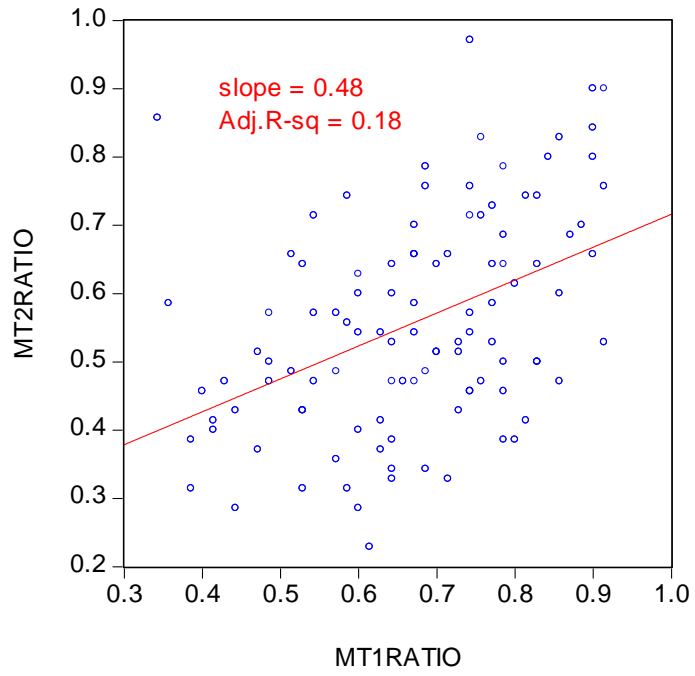

Midterm Exam 2 Statistics/Grading

Grade ranges below are for indicative purposes only. Your overall course grade will be a weighted average of point scores.

Grade	Range	N	% of total
A	68-52	17	15.5%
AB	51-48	8	7.3%
B	46-37	32	29.1%
BC	36-34	11	10.0%
C	33-25	28	25.5%
D	24-16	10	9.1%
F	0	4	3.6%

Normalized scores (i.e., scores divided by 70)

Relationship between normalized Midterm 1 and Midterm 2 scores