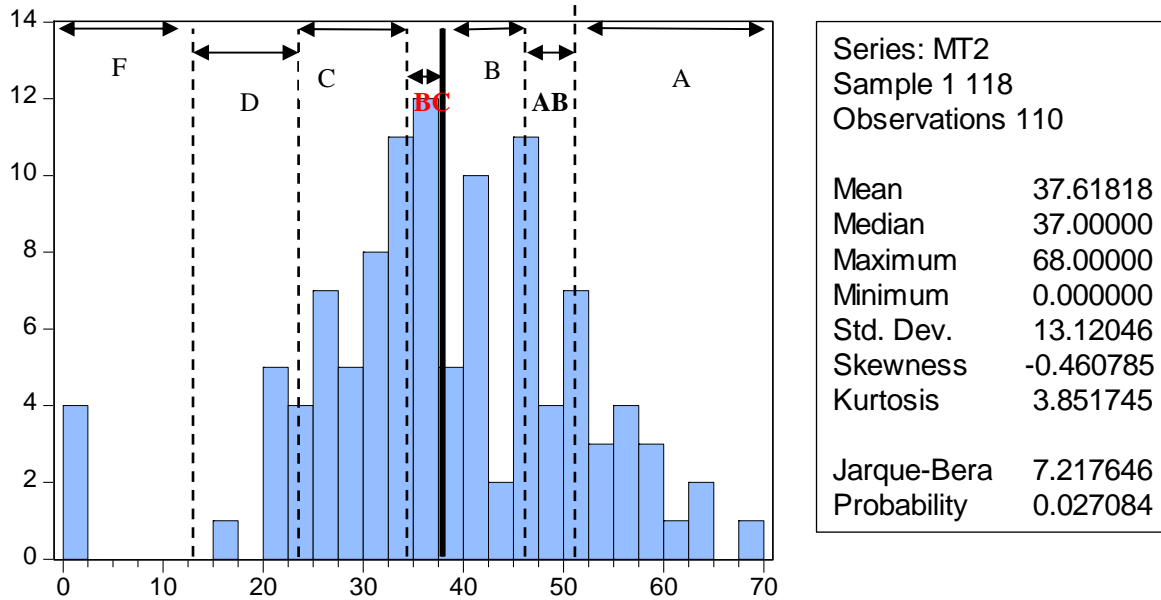

Midterm Exam 2 Statistics/Grading

Grade ranges below are for indicative purposes only. Your overall course grade will be a weighted average of point scores.

Grade	Range	N	% of total
A	68-52	17	15.5%
AB	51-48	8	7.3%
B	46-37	32	29.1%
BC	36-34	11	10.0%
C	33-25	28	25.5%
D	24-16	10	9.1%
F	0	4	3.6%

Normalized scores (i.e., scores divided by 70)

Relationship between normalized Midterm 1 and Midterm 2 scores