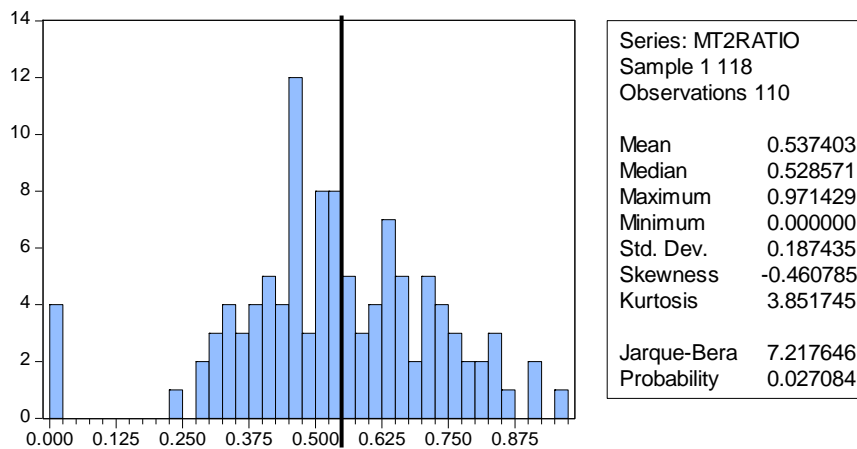

Midterm Exam 2 Statistics/Grading

Grade ranges below are for indicative purposes only. Your overall course grade will be a weighted average of point scores.

Grade	Range	N	% of total
A	68-52	17	15.5%
AB	51-48	8	7.3%
B	46-37	32	29.1%
BC	36-34	11	10.0%
C	33-25	28	25.5%
D	24-16	10	9.1%
F	0	4	3.6%

Normalized scores (i.e., scores divided by 70)

Relationship between normalized Midterm 1 and Midterm 2 scores