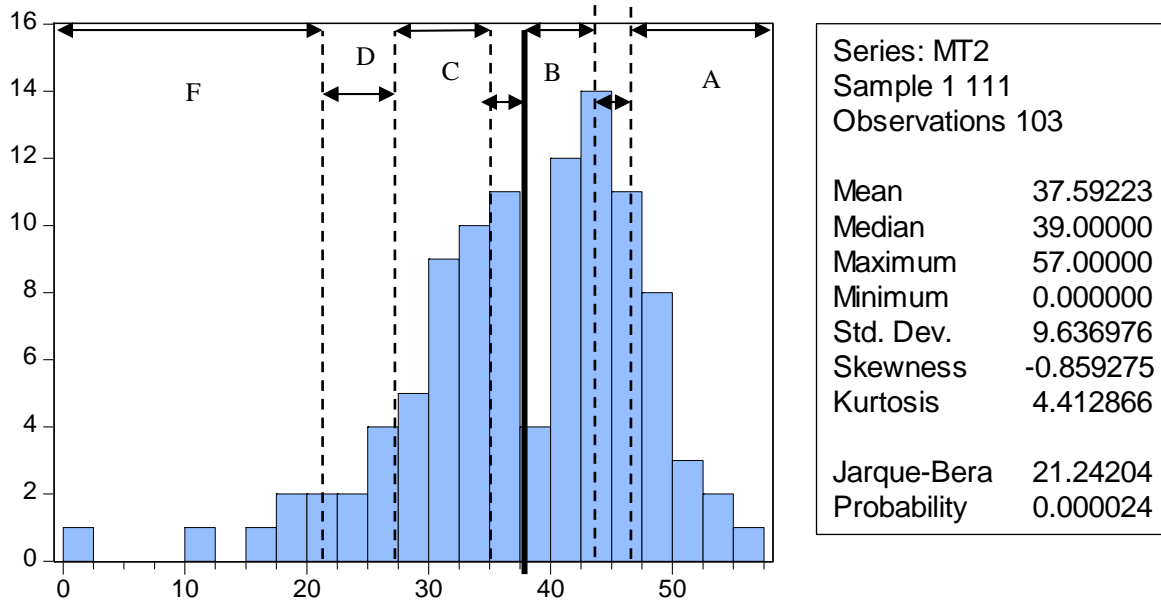

### Midterm Exam 2 Statistics/Grading

**Grade ranges below are for indicative purposes only.** Your overall course grade will be a weighted average of point scores.

Grade	Range	N	% of total
A	57-46.5	16	15.5%
AB	46-44.5	11	10.7%
B	44-38	27	26.2%
BC	37.5-35.5	9	8.7%
C	35-27.5	27	26.2%
D	27-21.5	8	7.8%
F	19.5-11	5	4.9%