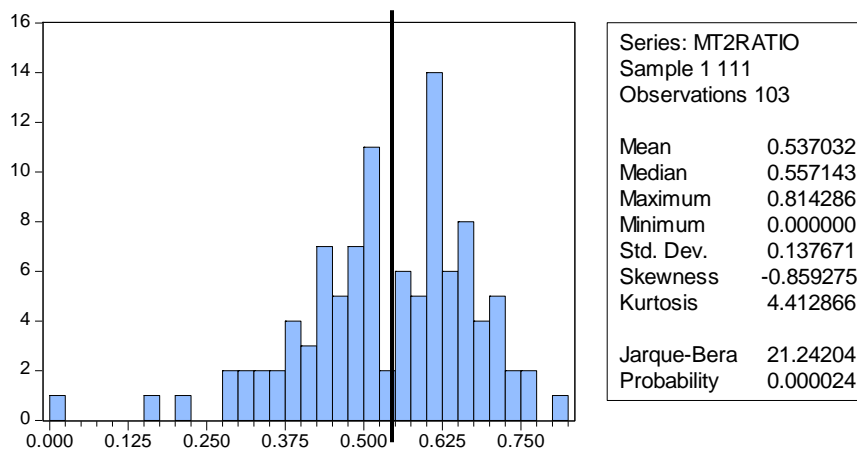

### Midterm Exam 2 Statistics/Grading

**Grade ranges below are for indicative purposes only.** Your overall course grade will be a weighted average of point scores.

Grade	Range	N	% of total
A	57-46.5	16	15.5%
AB	46-44.5	11	10.7%
B	44-38	27	26.2%
BC	37.5-35.5	9	8.7%
C	35-27.5	27	26.2%
D	27-21.5	8	7.8%
F	19.5-11	5	4.9%