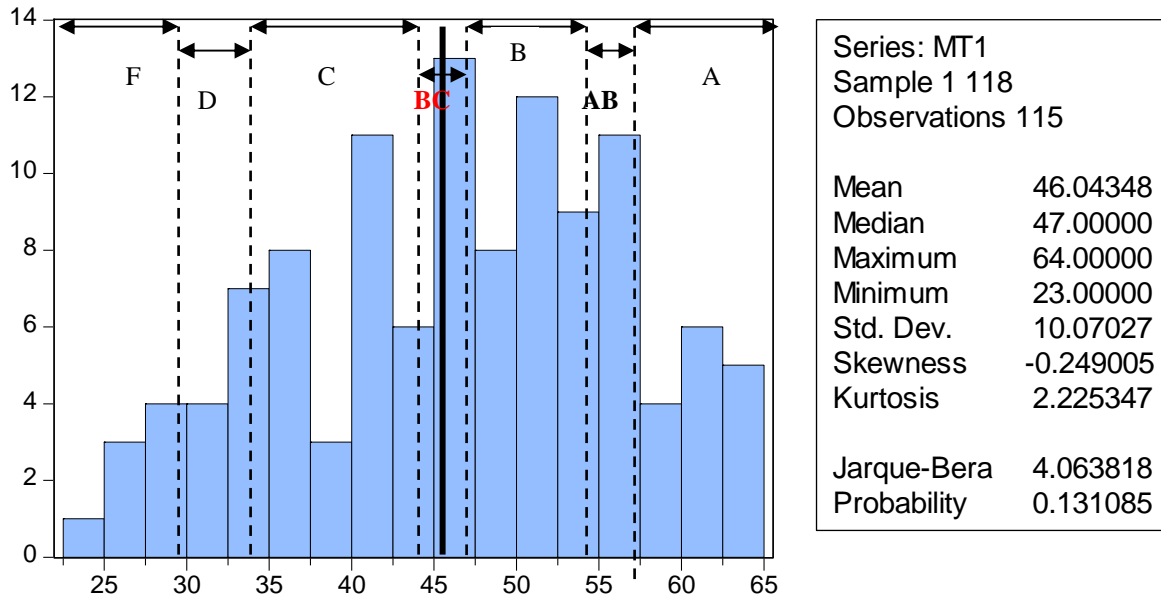

Midterm Exam 1 Statistics/Grading

Grade ranges below are for indicative purposes only. Your overall course grade will be a weighted average of point scores.

Grade	Range	N	% of total
A	62-57	17	14.7%
AB	56-54	13	11.3%
B	53-47	29	25.2%
BC	46-44	12	10.4%
C	43-34	27	23.5%
D	33-29	11	9.6%
F	23-28	6	5.2%

Normalized scores (i.e., scores divided by 70)