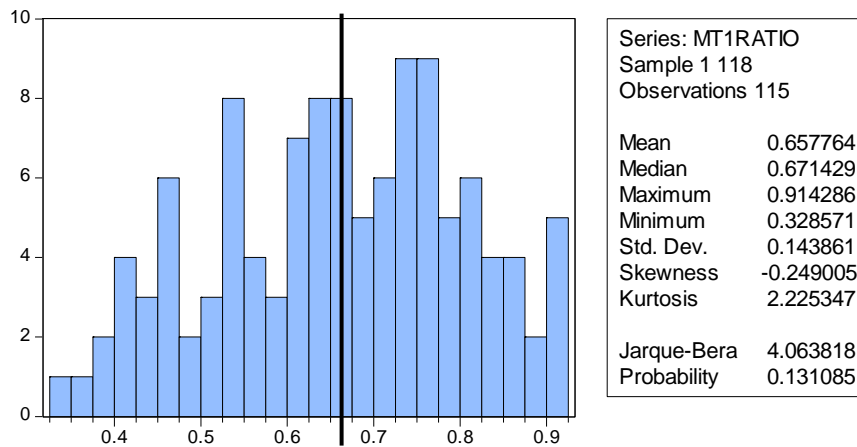

Midterm Exam 1 Statistics/Grading

Grade ranges below are for indicative purposes only. Your overall course grade will be a weighted average of point scores.

Grade	Range	N	% of total
A	62-57	17	14.7%
AB	56-54	13	11.3%
B	53-47	29	25.2%
BC	46-44	12	10.4%
C	43-34	27	23.5%
D	33-29	11	9.6%
F	23-28	6	5.2%

Normalized scores (i.e., scores divided by 70)