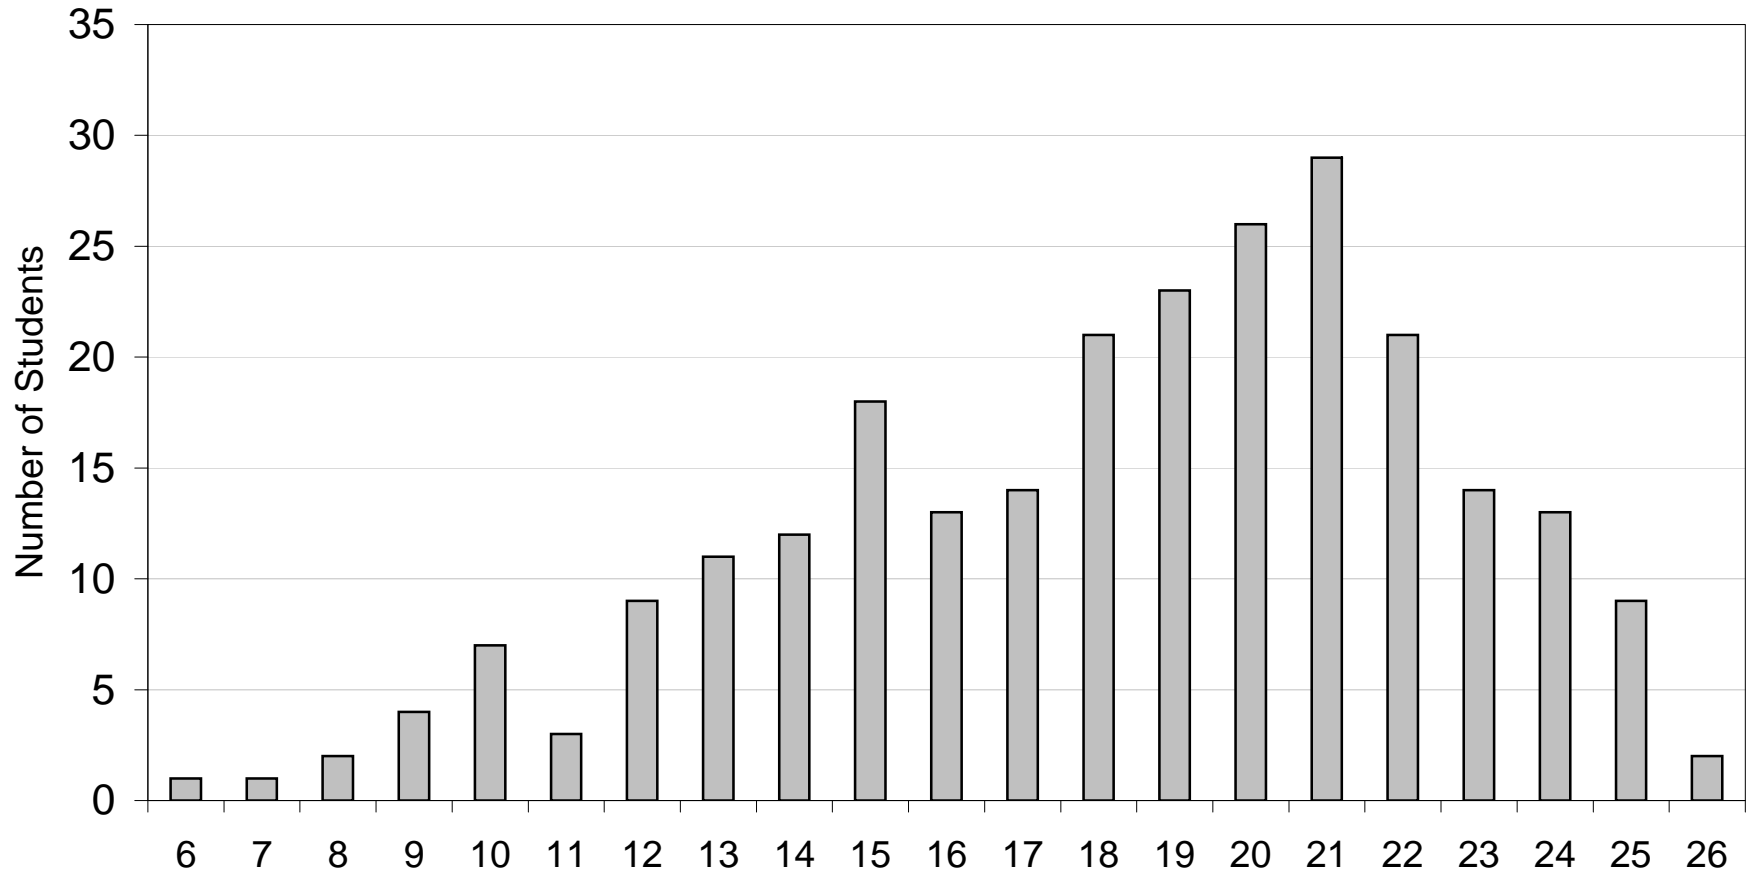

Distribution of Scores from Midterm 2

73% of class got 16 points or more
23% of the class got 22 points or more
9% of the class got 24 or more

Total Score

Reasonable performance
(18 or higher)