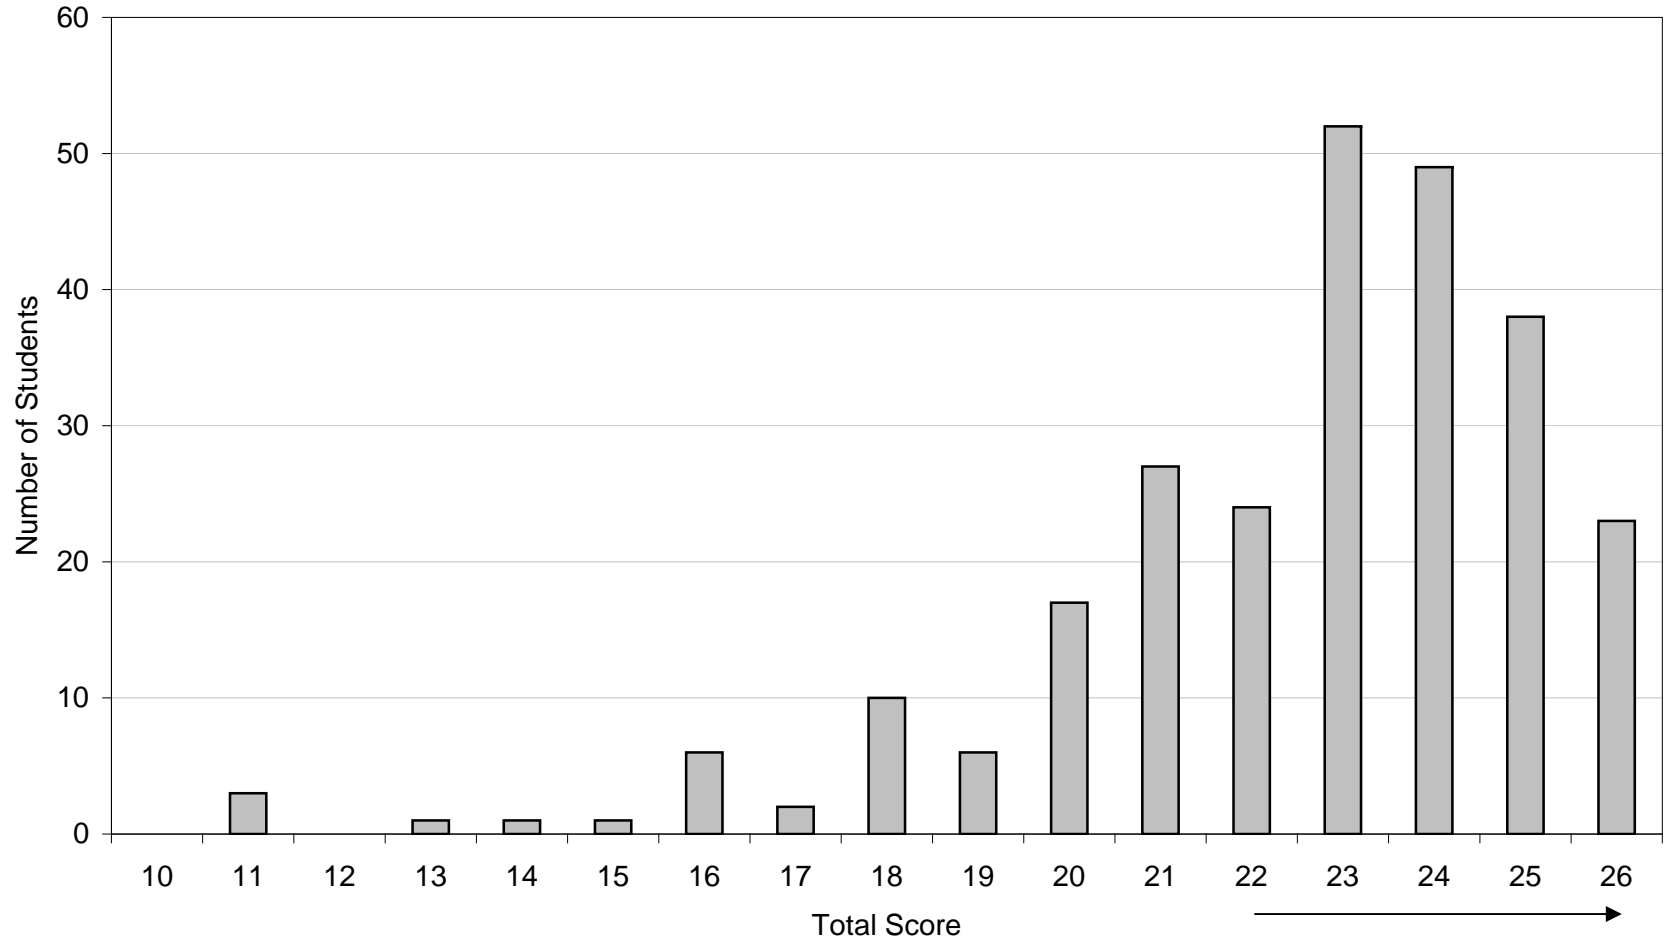

Distribution of Scores for Midterm I

70% of the class got 22 points or more
23% of the class got 25 points or more
9% of the class got 26 (max)

Reasonable performance
(22 or higher...)