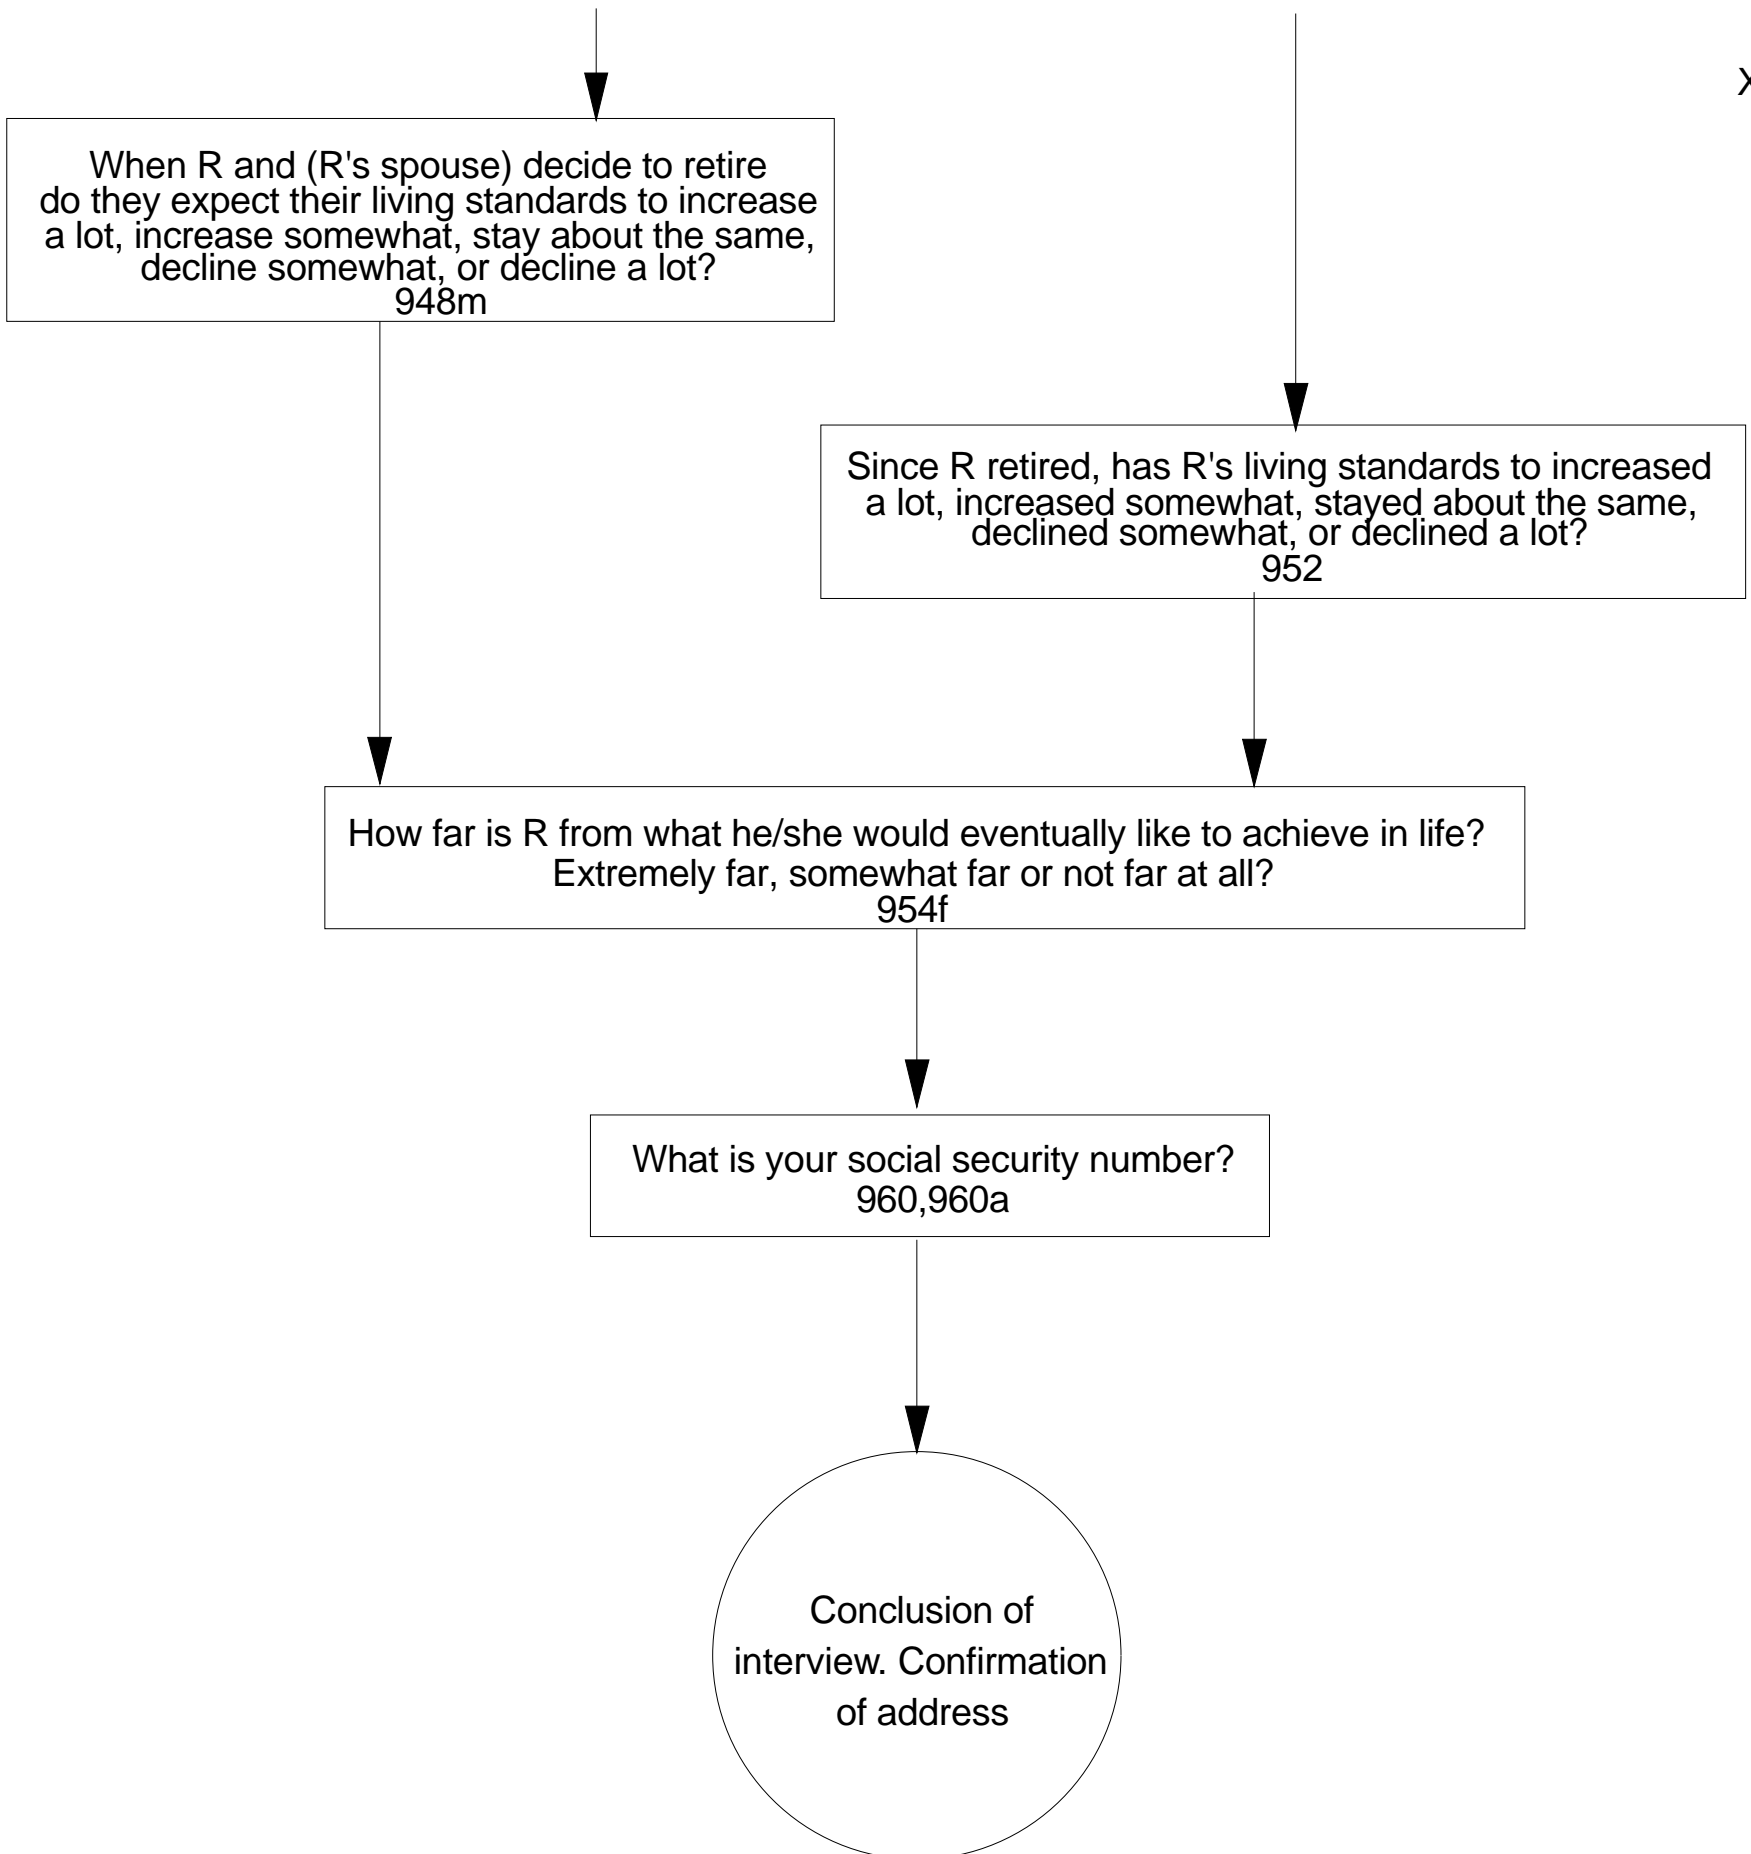

SIBLING FUTURE/RETIREMENT SECTION

* This includes "same work as now, not working, keeping house, retired, terminally ill, Dk, R."

** On this scale 0 equals absolutely no chance and 10 equals absolutely certain.

* On this scale 0 equals absolutely no chance and 10 equals absolutely certain.

* On this scale 0 equals absolutely no chance and 10 equals absolutely certain.