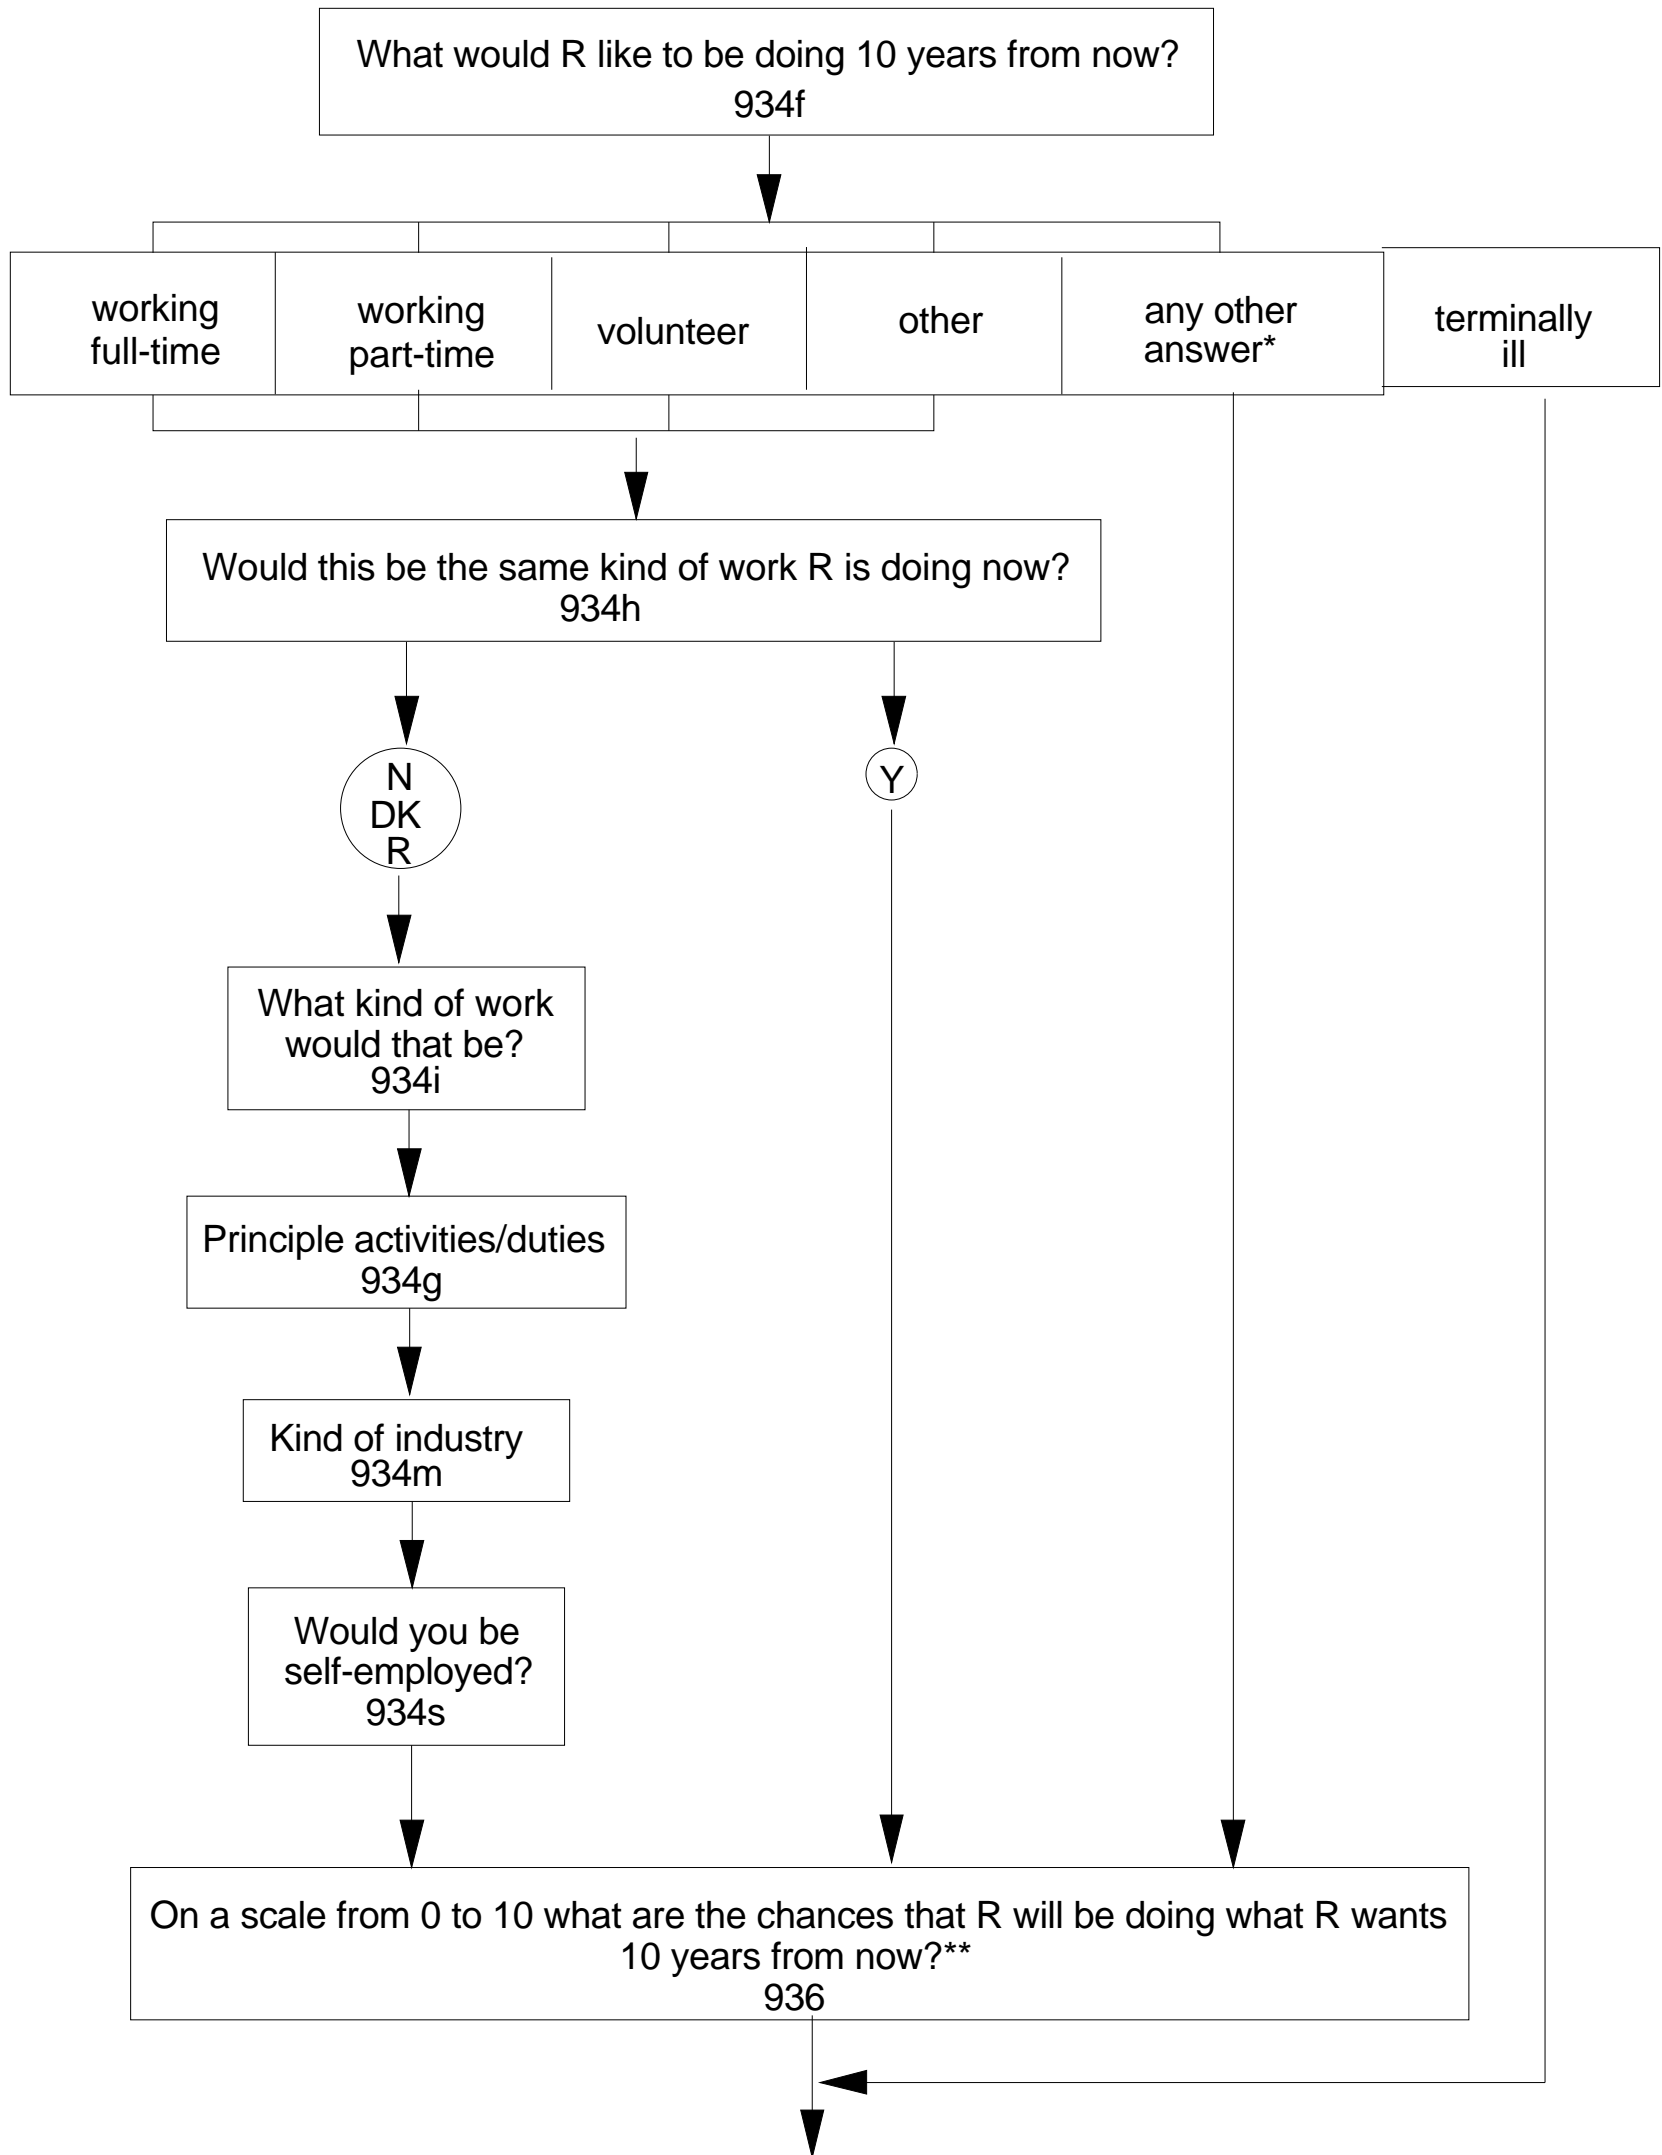

SIBLING FUTURE/RETIREMENT SECTION

* This includes "same work as now, not working, keeping house, retired, terminally ill, Dk, R."

** On this scale 0 equals absolutely no chance and 10 equals absolutely certain.

* On this scale 0 equals absolutely no chance and 10 equals absolutely certain.

* On this scale 0 equals absolutely no chance and 10 equals absolutely certain.