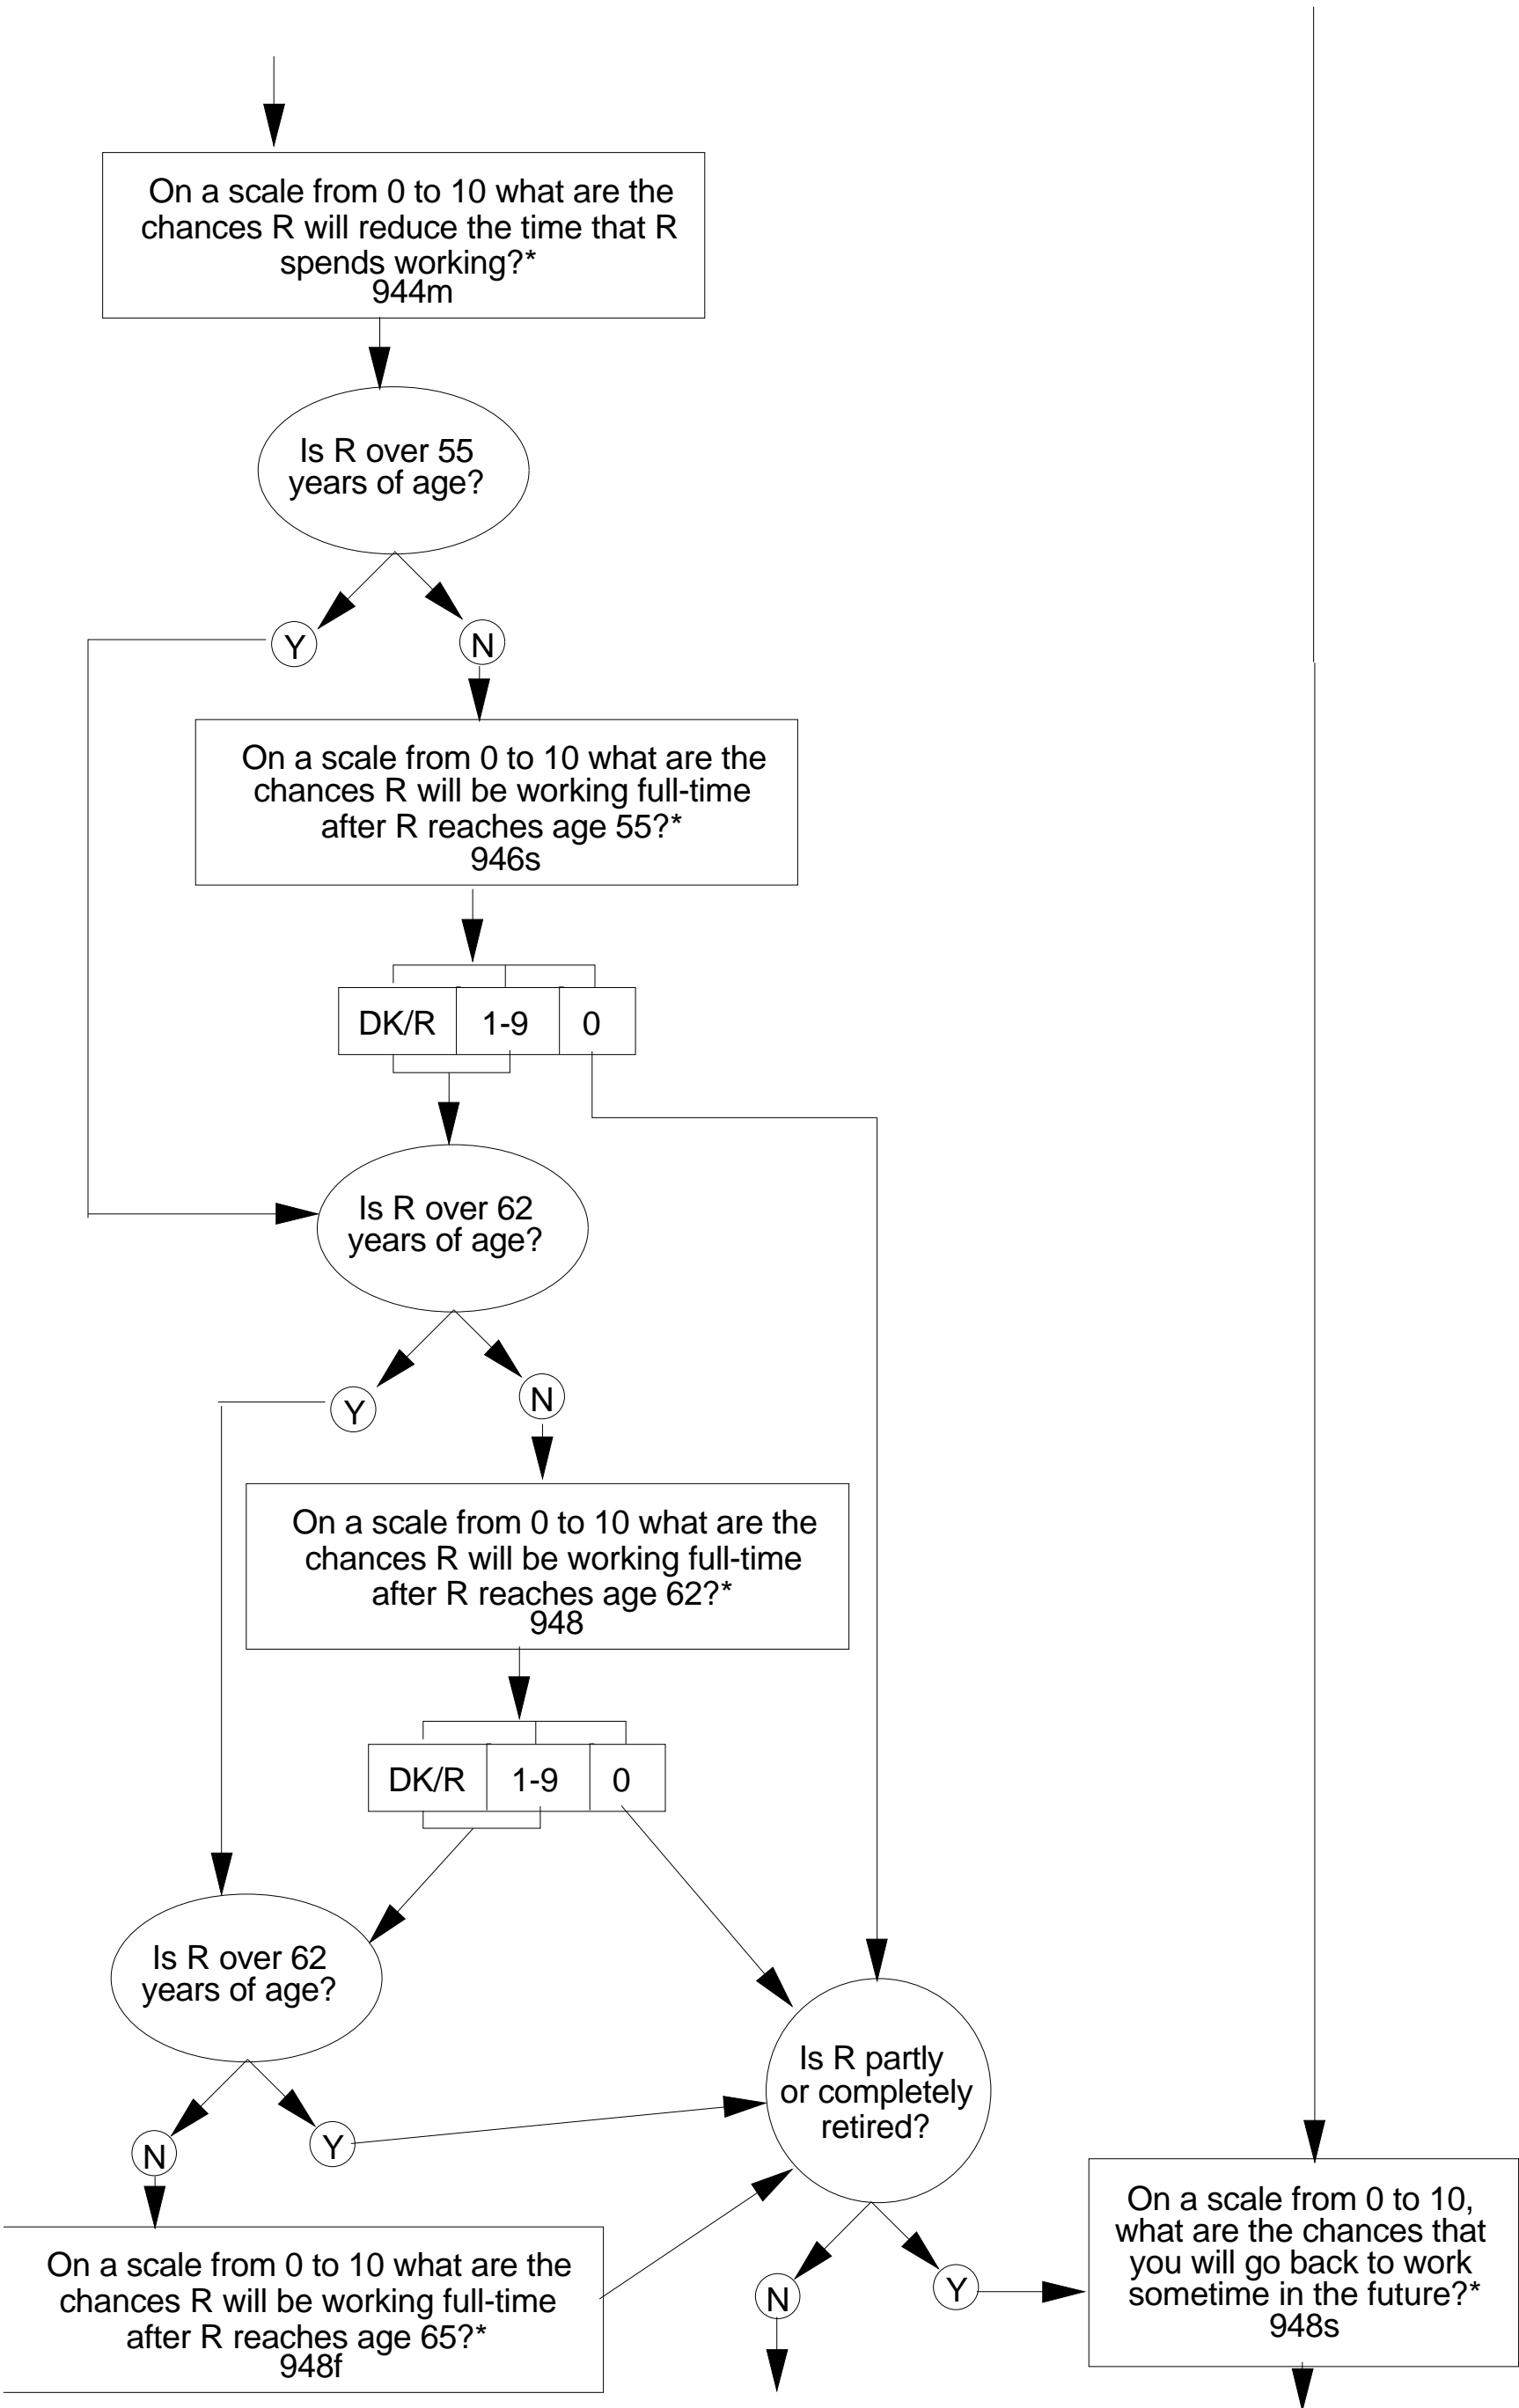

SIBLING FUTURE/RETIREMENT SECTION

* This includes "same work as now, not working, keeping house, retired, terminally ill, Dk, R."

** On this scale 0 equals absolutely no chance and 10 equals absolutely certain.

* On this scale 0 equals absolutely no chance and 10 equals absolutely certain.

* On this scale 0 equals absolutely no chance and 10 equals absolutely certain.