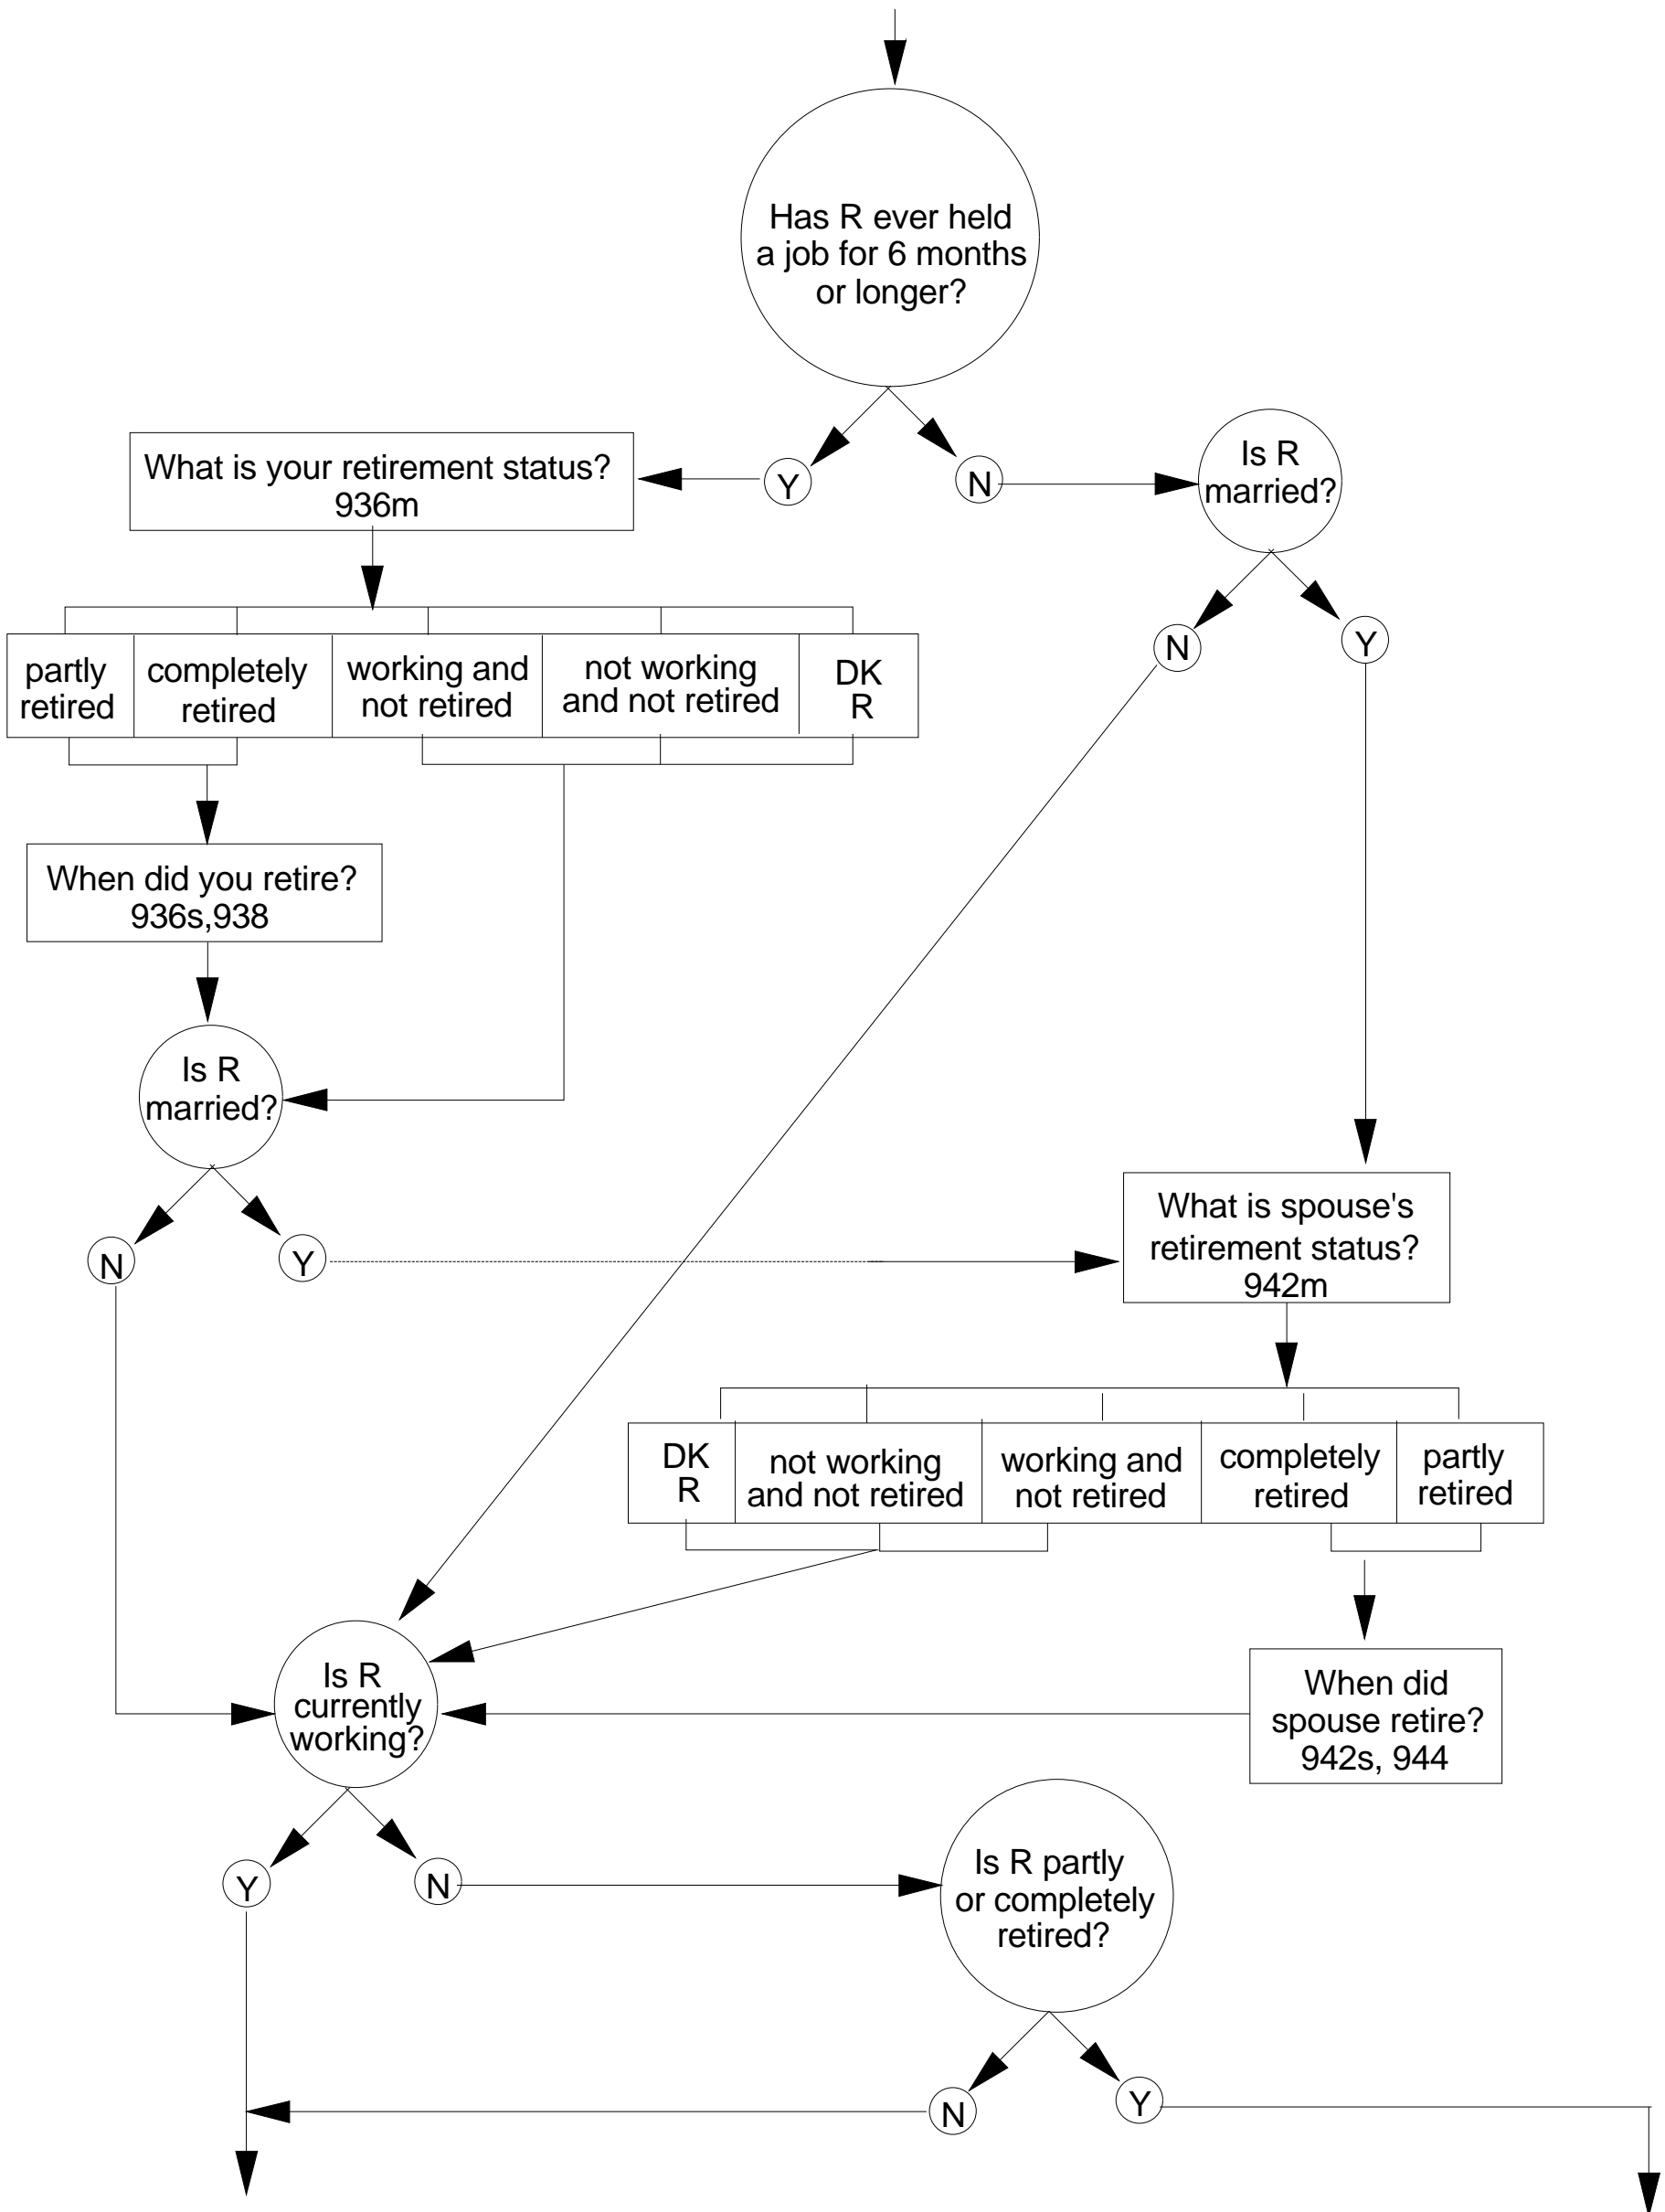

SIBLING FUTURE/RETIREMENT SECTION

* This includes "same work as now, not working, keeping house, retired, terminally ill, Dk, R."

** On this scale 0 equals absolutely no chance and 10 equals absolutely certain.

* On this scale 0 equals absolutely no chance and 10 equals absolutely certain.

* On this scale 0 equals absolutely no chance and 10 equals absolutely certain.